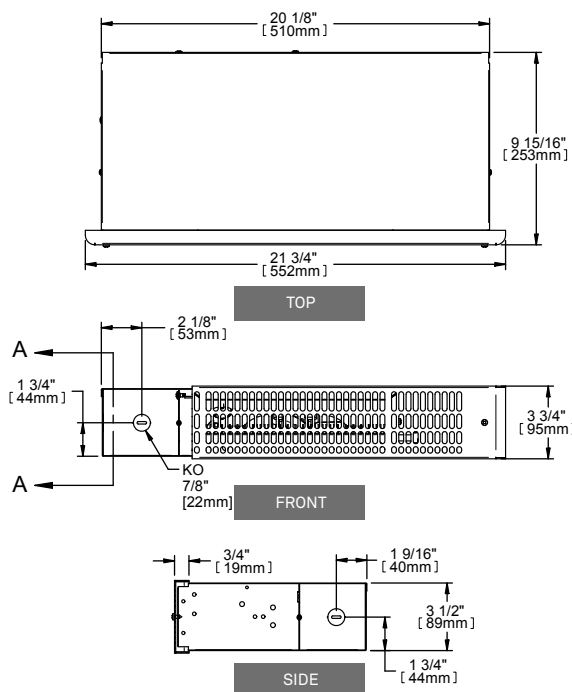

FINISH

- epoxy-polyester powdercoat or stainless steel

MANUFACTURING

- 22-gauge steel cabinet and 16-gauge steel front
- quiet, 50 CFM capacity
- thermal protection with automatic reset
- added protection provided by a fuse-link (must be replaced once activated)

WATTAGE AND VOLTAGE

- power selector switch

ELEMENT

- tubular element sheathed with spiral-wound fins for improved heat dissipation

CONTROL

- wall thermostat (not included) – the use of an electronic thermostat is strongly recommended
- built-in thermostat (optional)

TECHNICAL SPECIFICATIONS

PRODUCT	POWER	VOLTAGE	THROW DISTANCE (IN FRONT)		HEAT RISE		WEIGHT		PRICE	
CODE	WATTS	VOLTS	M	FT.	°C	°F	KG	LB	W OR SW	SS
SKS1001	500 OR 1000	120	1.2	4	55	99	4.5	10	297.00	400.00
SKS1002	500/375 OR 1000/750	240/208	1.2	4	55	99	4.5	10	297.00	400.00

Add W for white, SW for soft white or SS for stainless steel (consult the optional colours chart or contact your °STELPRO representative for all other colours).

TECHNICAL DRAWINGS

ACCESSORIES

PRODUCT	DESCRIPTION	PRICE
SKST1	built-in single pole thermostat	47.00
SKST2	built-in tamper-proof double pole thermostat	60.00
SKSR*	extended grille (23 5/8 in. x 3 3/4 in. – 600 mm x 95 mm) allows to cover gaps or imperfections for a renovation project	56.75
SKSRSS	extended stainless steel grille (23 5/8 in. x 3 3/4 in. – 600 mm x 95 mm) allows to cover gaps or imperfections for a renovation project	77.25