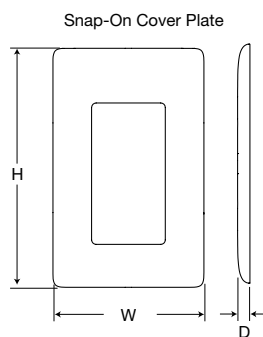

Combination, Nylon, Mid-Size Wallplates

Color	2-Gang, 1-Toggle 1-Decorator	2-Gang, 1-Duplex, 1-Decorator	2-Gang, 1-Blank Box Mount 1-Decorator	3-Gang, 2-Toggle 1-Decorator	3-Gang, 1-Toggle 2-Decorator	4-Gang, 3-Toggle 1-Decorator	4-Gang, 2-Toggle 2-Decorator
Black	NPJ126BK	NPJ826BK	—	NPJ226BK	—	—	—
Brown	NPJ126	NPJ826	NPJ1326	NPJ226	—	—	—
Gray	NPJ126GY	NPJ826GY	—	NPJ226GY	—	—	—
Ivory	NPJ126I	NPJ826I	NPJ1326I	NPJ226I	—	—	—
Light Almond	NPJ126LA	NPJ826LA	NPJ1326LA	NPJ226LA	—	—	—
White	NPJ126W	NPJ826W	NPJ1326W	NPJ226W	—	—	—

Combination, Standard, Metal Wallplates

Material	2-Gang, 1-Toggle 1-Decorator	2-Gang, 1-Duplex, 1-Decorator	2-Gang, 1-Blank Strap Mount 1-Decorator	3-Gang, 2-Toggle 1-Decorator	3-Gang, 1-Toggle 2-Decorator	4-Gang, 3-Toggle 1-Decorator	4-Gang, 2-Toggle 2-Decorator
Brass	SB126	SB826	—	—	—	—	—
Brass Plated	SBP126	—	—	—	—	—	—
Chrome	—	—	—	—	—	—	—
SS 302/304	SS126	SS826	SS1426	SS226	—	SS326	—
SS 430	SS126L	—	—	—	—	—	—

Note: See section O for complete selection of wallplates.

Dimensions

Gang	Height (H)	Width (W)	Depth (D)
1	4.75" (120.6)	3.00" (76.2)	.25" (6.2)
2	4.75" (120.6)	4.81" (122.2)	.25" (6.2)
3	4.75" (120.6)	6.62" (168.2)	.25" (6.2)
4	4.75" (120.6)	8.44" (214.3)	.25" (6.2)

Dimensions in Inches (mm)