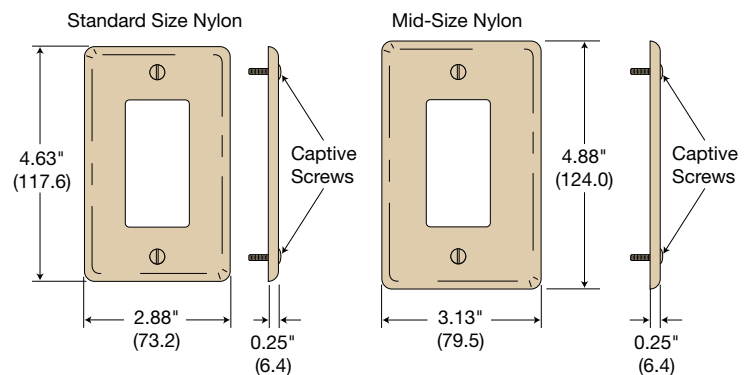

Combination, Nylon, Mid-Size Wallplates

Color	2-Gang, 1-Toggle 1-Decorator	2-Gang, 1-Duplex, 1-Decorator	2-Gang, 1-Blank Box Mount 1-Decorator	3-Gang, 2-Toggle 1-Decorator	3-Gang, 1-Toggle 2-Decorator	4-Gang, 3-Toggle 1-Decorator	4-Gang, 2-Toggle 2-Decorator
Black	NPJ126BK	NPJ826BK	—	NPJ226BK	—	—	—
Brown	NPJ126	NPJ826	NPJ1326	NPJ226	—	—	—
Gray	NPJ126GY	NPJ826GY	—	NPJ226GY	—	—	—
Ivory	NPJ126I	NPJ826I	NPJ1326I	NPJ226I	—	—	—
Light Almond	NPJ126LA	NPJ826LA	NPJ1326LA	NPJ226LA	—	—	—
White	NPJ126W	NPJ826W	NPJ1326W	NPJ226W	—	—	—

Combination, Standard, Metal Wallplates

Material	2-Gang, 1-Toggle 1-Decorator	2-Gang, 1-Duplex, 1-Decorator	2-Gang, 1-Blank Strap Mount 1-Decorator	3-Gang, 2-Toggle 1-Decorator	3-Gang, 1-Toggle 2-Decorator	4-Gang, 3-Toggle 1-Decorator	4-Gang, 2-Toggle 2-Decorator
Brass	SB126	SB826	—	—	—	—	—
Brass Plated	SBP126	—	—	—	—	—	—
Chrome	—	—	—	—	—	—	—
SS 302/304	SS126	SS826	SS1426	SS226	—	SS326	—
SS 430	SS126L	—	—	—	—	—	—

Note: See section O for complete selection of wallplates.

Dimensions

Gang	Height (H)	Width (W)	Depth (D)
1	4.75" (120.6)	3.00" (76.2)	.25" (6.2)
2	4.75" (120.6)	4.81" (122.2)	.25" (6.2)
3	4.75" (120.6)	6.62" (168.2)	.25" (6.2)
4	4.75" (120.6)	8.44" (214.3)	.25" (6.2)

Dimensions in Inches (mm)