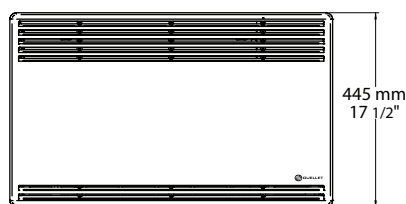

Models

Watts	Volts	Product # Without Thermostat¹	Product # Non Programmable Integrated Thermostat	Length		Weight	
				in.	mm	lb	kg
500/375	240/208	OCT0500	OCT0500-THO	18	457	13	6
750/563	240/208	OCT0750	OCT0750-THO	20 3/4	527.5	15.5	7
1000/750	240/208	OCT1000	OCT1000-THO	23 9/16	598	16.7	7.6
1250/938	240/208	OCT1250	OCT1250-THO	26 5/16	668.5	18.7	8.5
1500/1125	240/208	OCT1500	OCT1500-THO	29 1/16	739	20	9.1
1750/1313	240/208	OCT1750	OCT1750-THO	31 7/8	809.5	22	10
2000/1500	240/208	OCT2000	OCT2000-THO	34 5/8	880	24	10.9

¹ The OCT warranty is valid only if the heater is controlled by a proportional electronic pulsing line thermostat with a cycle of 15 seconds maximum. Add "BL" for white, "CM" for metallic charcoal. Upcharge available for optional colors shown in the color chart section.

Front View