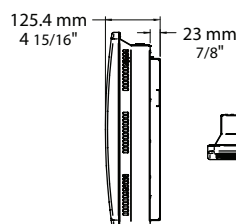

OCT Contemporary Convector

Features

Color

- Standard: white, metallic charcoal.
- Optional (upcharge applicable): almond, metallic silver, bronze, aluminum, semi-gloss black, sand.
- Custom colors available upon request.

Finish

- Standard: epoxy/polyester powder paint.

Voltage

- 240/208V, 50/60 Hz, 1-phase.

Construction

- 20-gauge steel.
- Warm air outlet that directs the air to the centre of the room.
- Bar grilles prevent insertion of foreign objects; smooth-finish paint is washable.
- High-limit temperature control with automatic reset.

Heating element

- 2 quiet aluminum monoblock elements.

Watt density

- 700W/ft. (2320W/m).

Control

- Built-in non programmable electronic thermostat (-THO models). 1

Installation

- 4 in. (102 mm) minimum clearance to floor and from an adjacent wall.
- Quick surface-mounted installation, with the included wall mounting bracket.

Warranty

- 5-year warranty against defects.
  (The warranty is valid only if the heater is controlled by a proportional pulsing electronic thermostat with a cycle of 15 seconds maximum.)

Application

- Kitchen, living room, family room, bedroom, basement.

Models

Watts	Volts	Product # Without Thermostat¹	Product # Non Programmable Integrated Thermostat	Length		Weight	
				in.	mm	lb	kg
500/375	240/208	OCT0500	OCT0500-THO	18	457	13	6
750/563	240/208	OCT0750	OCT0750-THO	20 3/4	527.5	15.5	7
1000/750	240/208	OCT1000	OCT1000-THO	23 9/16	598	16.7	7.6
1250/938	240/208	OCT1250	OCT1250-THO	26 5/16	668.5	18.7	8.5
1500/1125	240/208	OCT1500	OCT1500-THO	29 1/16	739	20	9.1
1750/1313	240/208	OCT1750	OCT1750-THO	31 7/8	809.5	22	10
2000/1500	240/208	OCT2000	OCT2000-THO	34 5/8	880	24	10.9