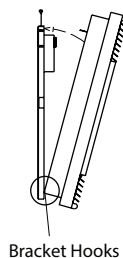

Application

- Kitchen, living room, family room, bedroom, bay window, basement.