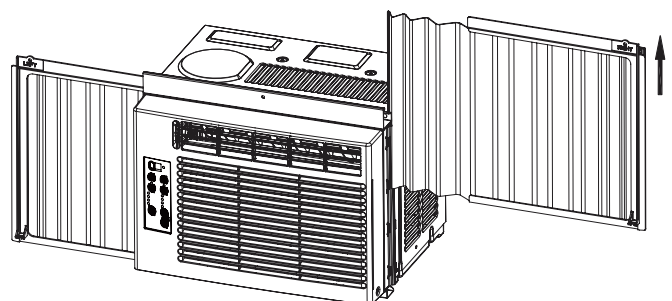

¹ Except the WAT-M model.

WAT-BU
Electronic Control
Ultra Quiet

Quieter than a whisper!

Designed to be installed inside a window, the WAT series is ideal for cooling rooms with limited space. With four-direction adjustable louvres, window air conditioners reduce unwanted humidity while simultaneously removing the room's heat.