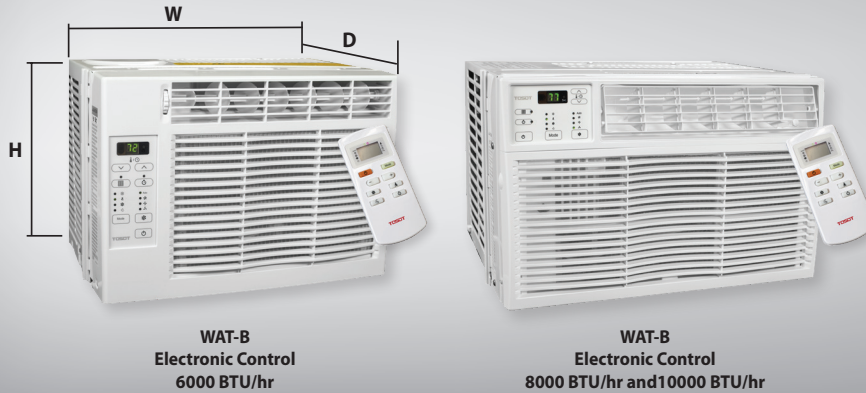

An affordable cooling option for the summer!

Designed to be installed inside a window, the WAT series is ideal for cooling rooms with limited space. With four-direction adjustable louvres, window air conditioners reduce unwanted humidity while simultaneously removing the room's heat.

Window Air Conditioner

WAT Series

TOSOT

MODELS

Product #		GJC06BK-A6NRNC5B	GJC08BK-A6NRNC5D	GJC10BL-A6NRNC5H	
Series		WAT-B	WAT B	WAT-B	
ENERGY STAR		✓	✓	✓	
Technical Performance					
Voltage	Volts	115	115	115	
Cooling capacity	BTU/hr	6000	8000	10000	
Used cooling power input	W	490	660	825	
Used rated input	W	600	850	1100	
Rated current	A	5.1	6.6	8.9	
Energy Efficiency Rating	EER	12.1	12	12	
Air flow volume	m³/hr	300 / 280 / 260	360 / 340 / 320	450 / 420 / 390	
	cfm	177 / 165 / 153	212 / 200 / 188	265 / 247 / 230	
Dehumidification	l/hr	0.78	1.17	1.44	
	pt/hr	1.65	2.473	3.04	
Application area	sq. ft. (sq. m)	250 (23)	350 (32)	450 (41)	
Cooling speed	r/min	1100 / 970 / 850	1600 / 1500 / 1400	1620 / 1520 / 1420	
Sound level	dB (A)	66 / 64 / 62	72 / 66 / 63	69 / 67 / 65	
Operating ambient temperature	°C (°F)	65 - 104 (18 - 40)	65 - 104 (18 - 40)	65 - 104 (18 - 40)	
Refrigerant		R32	R32	R32	
Functions					
Control		Electronic	Electronic	Electronic	
Auto fan		✓	✓	✓	
Timer		✓	✓	✓	
Energy saving mode		✓	✓	✓	
Fan Speeds Mode with X speeds		3	3	3	
Dehumidity		✓	✓	✓	
I FEEL		✓	✓	✓	
Night mode		✓	✓	✓	
Memory		✓	✓	✓	
Self-diagnosis		✓	✓	✓	
Includes					
Washable filter		✓	✓	✓	
Remote control with battery		-	✓	✓	
Window filling panel		✓	✓	✓	
Mounting hardware		✓	✓	✓	
Dimension					
Product dimension	W x H x D	in. (mm)	18.583 x 12.756 x 15.748 (472 x 324 x 400)	18.583 x 12.756 x 15.748 (472 x 324 x 400)	19.016 x 14.567 x 21.259 (483 x 370 x 540)
Box dimension (ISTA 1A)	W x H x D	in. (mm)	21.97 x 14.37 x 18.03 (558 x 365 x 458)	21.97 x 14.37 x 18.03 (558 x 365 x 458)	23.03 x 17.01 x 21.97 (585 x 432 x 558)

Standard color: White