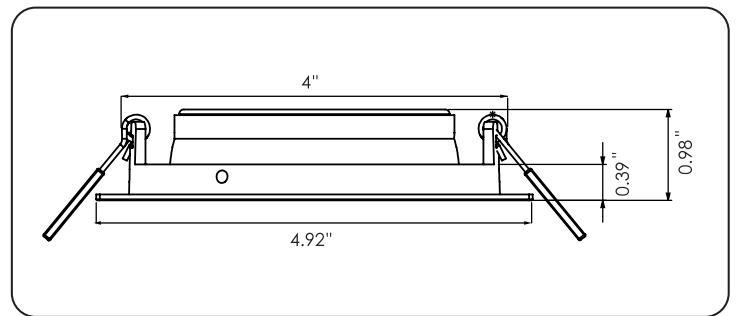

Features

Safe - This downlight comes with airtight back seal cap, prevent dust from falling into the lamp body. It is with IC rated & airtight junction box, protecting from overheating and designed to be installed in the ceiling surrounded by insulation.

It's ETL certified, which means it has met the nationally recognized safety requirements.

- Energy Efficient - With Energy Star labeled, it consumes only 10 watts, equivalent to 60W halogen. That's so easy to save up to 90% on the electric bill.
- Rotatable Design - with a gimbal trim, the light head is 38° vertical rotatable, which can be used for directional lighting.
- Long Lifespan - The lifespan is as long as 50,000 hours. We provide 5 years warranty and lifetime technical support.

Slim Gimbal