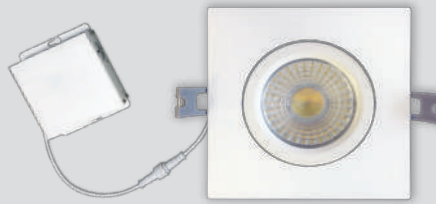

### Gimbal LED Light

4" Round Gimbal LED

4" Round Gimbal LED ( Air Tight )

Option:  
- 3Way CCT Adjustable  
- Single CCT: 3000K/4000K/5000K

4" Round Gimbal LED ( Slim )

Option:  
- 3Way CCT Adjustable  
- Single CCT: 3000K/4000K/5000K  
- 5Way CCT Adjustable

4" Square Gimbal LED

4" Square Gimbal LED ( Air Tight )

Option:  
- 3Way CCT Adjustable  
- Single CCT: 3000K/4000K/5000K

4" Square Gimbal LED ( Slim )

Option:  
- 3Way CCT Adjustable  
- Single CCT: 3000K/4000K/5000K

Specification				
	Round		Square	
Model No.	VO-GRP4W10-120-30-D VO-GRP4W10-120-40-D VO-GRP4W10-120-50-D VO-GRP4W10-120-D-3WY VO-GRP4W10-120-D5 WY	WH BL BN	VO-GSP4W10-120-30-D VO-GSP4W10-120-40-D VO-GSP4W10-120-50-D VO-GSP4W10-120-D-3WY	WH BL BN
Lumen	750LM			
Power	10W			
Color Option	White / Black / Brush Nickle			
CRI	>80			
Input Voltage	120V/60Hz			
Power Factor	>0.7			
Beam Angle	38°			
Certification	ETL , ES			
Life Time	50000 hrs			

### Features

Safe - This downlight comes with airtight back seal cap, prevent dust from falling into the lamp body. It is with IC rated & airtight junction box, protecting from overheating and designed to be installed in the ceiling surrounded by insulation.