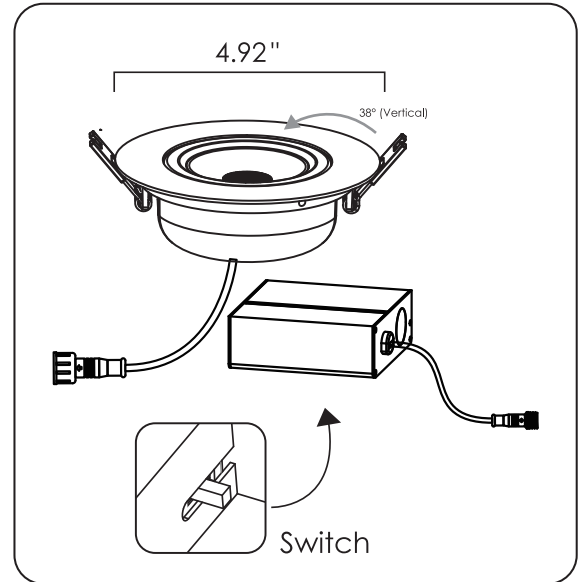

Features

Safe - This downlight comes with airtight back seal cap, prevent dust from falling into the lamp body. It is with IC rated & airtight junction box, protecting from overheating and designed to be installed in the ceiling surrounded by insulation.

It's ETL certified, which means it has met the nationally recognized safety requirements.

- Energy Efficient - With Energy Star labeled, it consumes only 10 watts, equivalent to 60W halogen. That's so easy to save up to 90% on the electric bill.
- Rotatable Design - with a gimbal trim, the light head is 38° vertical rotatable, which can be used for directional lighting.
- Long Lifespan - The lifespan is as long as 50,000 hours. We provide 5 years warranty and lifetime technical support.

Slim Gimbal