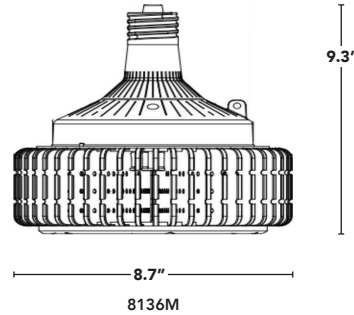

SURGE
PROTECTION

PART #	UPC	REPLACES	WATTAGE	LUMENS	COLOR	BASE
LED-8136M50	844006084097	250W HID	90W	11825	5000K	EX39
LED-8136M50D	844006080105	250W HID	90W	12900	5000K	EX39
LED-8132M50	844006084059	400W HID	135W	17095	5000K	EX39
LED-8132M50D	844006079994	400W HID	135W	19200	5000K	EX39
LED-8130M50	844006083991	400W HID	150W	19375	5000K	EX39
LED-8130M50D	844006077648	400W HID	150W	21200	5000K	EX39

Light Efficient Design

HIGH BAY

PART #	UPC	REPLACES	WATTAGE	LUMENS	COLOR	BASE	DLC CODE
LED-8136M30D	844006080013	250W HID	90W	12200	3000K	EX39	S-X2RLH9
LED-8136M40	844006084073	250W HID	90W	11825	4000K	EX39	PH6JIJBO
LED-8136M40D	844006080037	250W HID	90W	12400	4000K	EX39	S-4IR916
LED-8136M50	844006084097	250W HID	90W	11825	5000K	EX39	PJB19CID
LED-8136M50D	844006080105	250W HID	90W	12900	5000K	EX39	S-JQICG6
LED-8132M30D	844006079956	400W HID	135W	18300	3000K	EX39	S-MPR2O7
LED-8132M40	844006084042	400W HID	135W	17055	4000K	EX39	PXWFBTUB
LED-8132M40D	844006079970	400W HID	135W	18600	4000K	EX39	S-THOIWL
LED-8132M50	844006084059	400W HID	135W	17095	5000K	EX39	PX1B2VS2
LED-8132M50D	844006079994	400W HID	135W	19200	5000K	EX39	S-6MPBST
LED-8130M30D	844006077600	400W HID	150W	20600	3000K	EX39	S-MPR2O7
LED-8130M40	844006083977	400W HID	150W	19285	4000K	EX39	PKVX1A1O
LED-8130M40D	844006077624	400W HID	150W	20900	4000K	EX39	S-SXPLDF
LED-8130M50	844006083991	400W HID	150W	19375	5000K	EX39	PEIE5UJV
LED-8130M50D	844006077648	400W HID	150W	21200	5000K	EX39	S-TJLD97