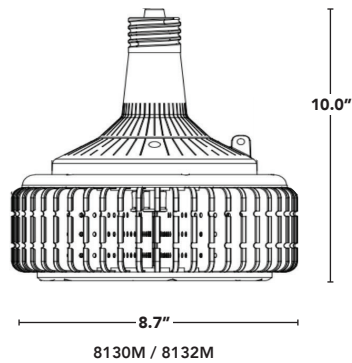

SURGE
PROTECTION

PART #	UPC	REPLACES	WATTAGE	LUMENS	COLOR	BASE
LED-8136M50	844006084097	250W HID	90W	11825	5000K	EX39
LED-8136M50D	844006080105	250W HID	90W	12900	5000K	EX39
LED-8132M50	844006084059	400W HID	135W	17095	5000K	EX39
LED-8132M50D	844006079994	400W HID	135W	19200	5000K	EX39
LED-8130M50	844006083991	400W HID	150W	19375	5000K	EX39
LED-8130M50D	844006077648	400W HID	150W	21200	5000K	EX39

Light Efficient Design

HIGH BAY

PART #	UPC	REPLACES	WATTAGE	LUMENS	COLOR	BASE	DLC CODE
LED-8136M30D	844006080013	250W HID	90W	12200	3000K	EX39	S-X2RLH9
LED-8136M40	844006084073	250W HID	90W	11825	4000K	EX39	PH6JIJBO
LED-8136M40D	844006080037	250W HID	90W	12400	4000K	EX39	S-4IR916
LED-8136M50	844006084097	250W HID	90W	11825	5000K	EX39	PJB19CID
LED-8136M50D	844006080105	250W HID	90W	12900	5000K	EX39	S-JQICG6
LED-8132M30D	844006079956	400W HID	135W	18300	3000K	EX39	S-MPR2O7
LED-8132M40	844006084042	400W HID	135W	17055	4000K	EX39	PXWFBTUB
LED-8132M40D	844006079970	400W HID	135W	18600	4000K	EX39	S-THOIWL
LED-8132M50	844006084059	400W HID	135W	17095	5000K	EX39	PX1B2VS2
LED-8132M50D	844006079994	400W HID	135W	19200	5000K	EX39	S-6MPBST
LED-8130M30D	844006077600	400W HID	150W	20600	3000K	EX39	S-MPR2O7
LED-8130M40	844006083977	400W HID	150W	19285	4000K	EX39	PKVX1A1O
LED-8130M40D	844006077624	400W HID	150W	20900	4000K	EX39	S-SXPLDF
LED-8130M50	844006083991	400W HID	150W	19375	5000K	EX39	PEIE5UJV
LED-8130M50D	844006077648	400W HID	150W	21200	5000K	EX39	S-TJLD97