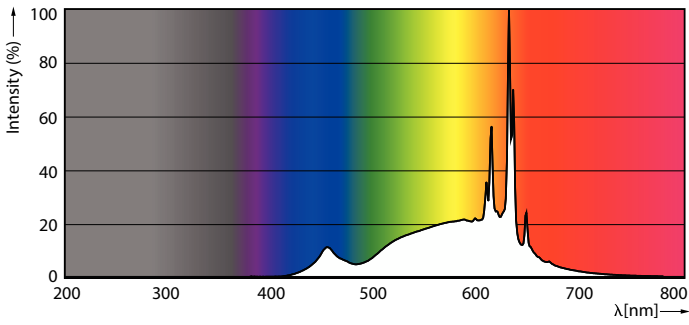

Photometric data

Spectral Power Distribution Colour - 13.3BR40/PER/927-22/P/E26/WG 6/1CT T20