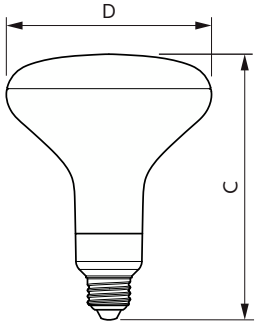

LED BR40

Product Data

Order product name	13.3BR40/PER/927-22/P/E26/WG 6/1CT T20
Full product name	13.3BR40/PER/927-22/P/E26/WG 6/1CT T20
Order code	929003477104
Material Nr. (12NC)	929003477104
Numerator - Quantity Per Pack	1

EAN/UPC - Product/Case	046677577841
Numerator - Packs per outer box	6
EAN/UPC - Case	50046677577846

Dimensional drawing

Product	D	C
13.3BR40/PER/927-22/P/E26/WG 6/1CT T20	125 mm	162 mm