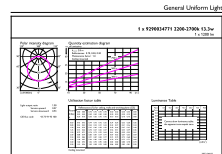

General uniform lighting - 13.3BR40/PER/927-22/P/E26/WG 6/1CT T20