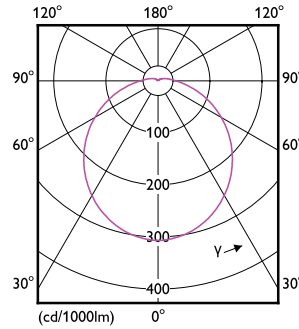

Light Distribution Diagram - 13.3BR40/PER/927-22/P/E26/WG 6/1CT T20

General uniform lighting - 13.3BR40/PER/927-22/P/E26/WG 6/1CT T20