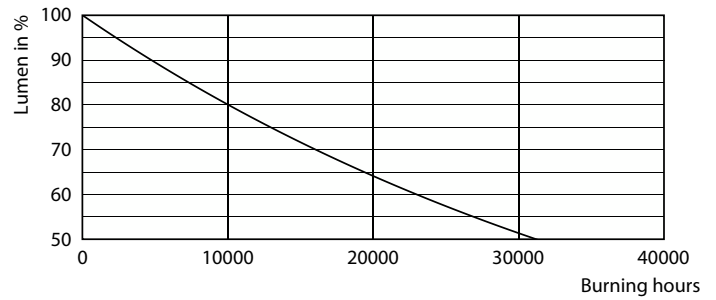

Classic filament LEDbulbs

Lifetime

Life Expectancy Diagram - 5A19/PER/927-922/CL/G/E26/WGX 1FB T20

Lumen Maintenance Diagram - 5A19/PER/927-922/CL/G/E26/WGX 1FB T20