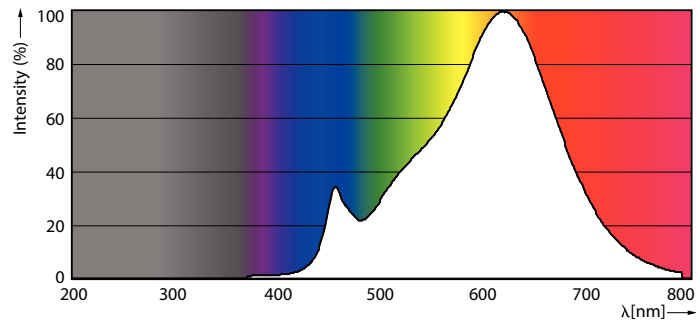

Product data

General Information	
Cap-Base	E26 [Single Contact Medium Screw]
Nominal lifetime	15,000 hour(s)
Switching Cycle	20,000
Rated Lifetime (Hours)	15,000 hour(s)
Lighting Technology	LED
EU RoHS compliant	Yes
Light Technical	
Color Code	927-922 [CCT of 2700K-2200K]
Beam Angle (Nom)	300 degree(s)
Luminous Flux	450 lm
Color Designation	Warm Glow(WG)
Correlated Color Temperature (Nom)	2700 2200 K
Luminous Efficacy (rated) (Nom)	90.00 lm/W
Color Consistency	<4
Color rendering index (CRI)	90
LLMF At End Of Nominal Lifetime (Nom)	70 %

Operating and Electrical	
Line Frequency	50 to 60 Hz
Input Frequency	50 to 60 Hz
Power Consumption	5 W
Lamp Current (Nom)	55 mA
Wattage Equivalent	40 W
Starting Time (Nom)	0.5 s
Warm-up time to 60% light	0.5 s
Power Factor (Fraction)	0.75
Voltage (Nom)	120 V
Temperature	
T-Case Maximum (Nom)	50 °C
Controls and Dimming	
Dimmable	Yes
Mechanical and Housing	
Bulb Finish	Clear
Bulb Material	Glass

Classic filament LEDbulbs

Bulb Shape	A19
Approval and Application	
Energy Consumption kWh/1000 h	- kWh
Energy Certifications	Energy Star
EyeComfort	Yes
Product Data	
Order product name	5A19/PER/927-922/CL/G/E26/WGX 1FB T20

Dimensional drawing

Product	D	C
5A19/PER/927-922/CL/G/E26/WGX 1FB T20	60 mm	108 mm

Photometric data

Spectral Power Distribution Colour - 5A19/PER/927-922/CL/G/E26/WGX 1FB T20

General uniform lighting - 5A19/PER/927-922/CL/G/E26/WGX 1FB T20