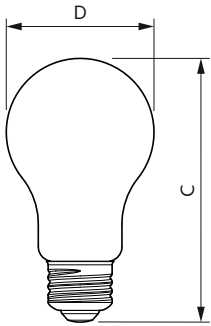

Product data

General Information	
Cap-Base	E26 [Single Contact Medium Screw]
Nominal lifetime	15,000 hour(s)
Switching Cycle	20,000
Rated Lifetime (Hours)	15,000 hour(s)
Lighting Technology	LED
EU RoHS compliant	Yes
Light Technical	
Color Code	927-922 [CCT of 2700K-2200K]
Beam Angle (Nom)	300 degree(s)
Luminous Flux	450 lm
Color Designation	Warm Glow(WG)
Correlated Color Temperature (Nom)	2700 2200 K
Luminous Efficacy (rated) (Nom)	90.00 lm/W
Color Consistency	<4
Color rendering index (CRI)	90
LLMF At End Of Nominal Lifetime (Nom)	70 %

Dimensional drawing

Product	D	C
5A19/PER/927-922/CL/G/E26/WGX 1FB T20	60 mm	108 mm

Photometric data

Spectral Power Distribution Colour - 5A19/PER/927-922/CL/G/E26/WGX 1FB T20

General uniform lighting - 5A19/PER/927-922/CL/G/E26/WGX 1FB T20