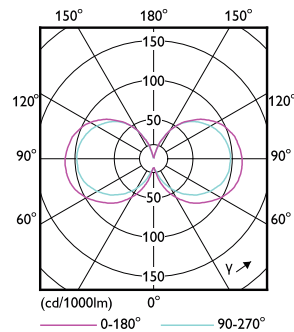

Product data

General Information	
Cap-Base	E26 [Single Contact Medium Screw]
Nominal lifetime	15,000 hour(s)
Switching Cycle	20,000
Rated Lifetime (Hours)	15,000 hour(s)
Lighting Technology	LED
EU RoHS compliant	Yes
Light Technical	
Color Code	927-922 [CCT of 2700K-2200K]
Beam Angle (Nom)	300 degree(s)
Luminous Flux	450 lm
Color Designation	Warm Glow(WG)
Correlated Color Temperature (Nom)	2700 2200 K
Luminous Efficacy (rated) (Nom)	90.00 lm/W
Color Consistency	<4
Color rendering index (CRI)	90
LLMF At End Of Nominal Lifetime (Nom)	70 %

Dimensional drawing

Product	D	C
5A19/PER/927-922/CL/G/E26/WGX 1FB T20	60 mm	108 mm

Photometric data

Spectral Power Distribution Colour - 5A19/PER/927-922/CL/G/E26/WGX 1FB T20

General uniform lighting - 5A19/PER/927-922/CL/G/E26/WGX 1FB T20

Light Distribution Diagram - 5A19/PER/927-922/CL/G/E26/WGX 1FB T20

Classic filament LEDbulbs

Lifetime

Life Expectancy Diagram - 5A19/PER/927-922/CL/G/E26/WGX 1FB T20

Lumen Maintenance Diagram - 5A19/PER/927-922/CL/G/E26/WGX 1FB T20