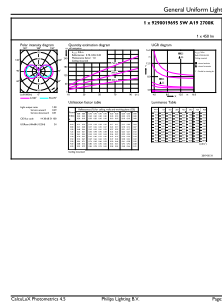

Product data

General Information	
Cap-Base	E26 [Single Contact Medium Screw]
Nominal lifetime	15,000 hour(s)
Switching Cycle	20,000
Rated Lifetime (Hours)	15,000 hour(s)
Lighting Technology	LED
EU RoHS compliant	Yes
Light Technical	
Color Code	927-922 [CCT of 2700K-2200K]
Beam Angle (Nom)	300 degree(s)
Luminous Flux	450 lm
Color Designation	Warm Glow(WG)
Correlated Color Temperature (Nom)	2700 2200 K
Luminous Efficacy (rated) (Nom)	90.00 lm/W
Color Consistency	<4
Color rendering index (CRI)	90
LLMF At End Of Nominal Lifetime (Nom)	70 %

Full product name	5A19/PER/927-922/CL/G/E26/WGX 1FB T20
Order code	929001969504
Material Nr. (12NC)	929001969504
Numerator - Quantity Per Pack	1
EAN/UPC - Product/Case	046677549480
Numerator - Packs per outer box	6
EAN/UPC - Case	50046677549485

Dimensional drawing

Product	D	C
5A19/PER/927-922/CL/G/E26/WGX 1FB T20	60 mm	108 mm

Photometric data

Spectral Power Distribution Colour - 5A19/PER/927-922/CL/G/E26/WGX 1FB T20

General uniform lighting - 5A19/PER/927-922/CL/G/E26/WGX 1FB T20