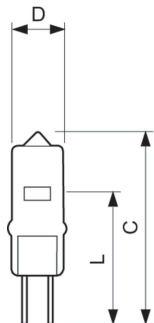

Light Technical	
Luminous Flux	255 lm
Correlated Color Temperature (Nom)	3000 K
Color rendering index (CRI)	100

Operating and Electrical	
Power Consumption	20 W
Starting Time (Nom)	0.0 s
Voltage (Nom)	12 V
Voltage (Nom)	12 V

Controls and Dimming	
Dimmable	Yes

Mechanical and Housing	
Bulb Finish	Clear
Bulb Shape	T9

Product Data	
Order product name	CAPSL 20W G4 12V CL 1BL/12
Full product name	CAPSL 20W G4 12V CL 1BL/12
Order code	924062217184
Material Nr. (12NC)	924062217184
Numerator - Quantity Per Pack	1
EAN/UPC - Product/Case	067805003575
Numerator - Packs per outer box	12
EAN/UPC - Case	50067805003570

Low Voltage Capsules

Dimensional drawing

Product	D (max)	L	C (max)
CAPSL 20W G4 12V CL 1BL/12	10 mm	22 mm	33 mm