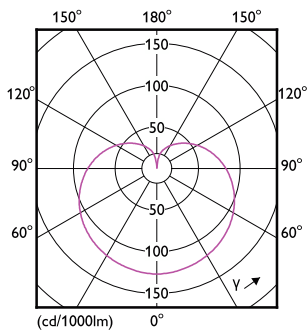

Product Data

| | |
|--------------------|---------------------------------------|
| Order product name | 8.8A19/COR/950/FR/P/E26/DIM/T20 6/1CT |
|--------------------|---------------------------------------|

Dimensional drawing

| Product | D | C |
|---------------------------------------|---------|----------|
| 8.8A19/COR/950/FR/P/E26/DIM/T20 6/1CT | 62.5 mm | 111.5 mm |

Photometric data

Light Distribution Diagram - 8.8A19/COR/950/FR/P/E26/DIM/T20 6/1CT