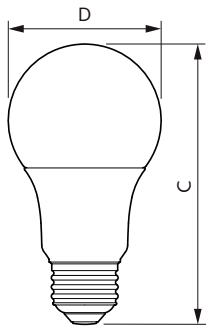

Product Data

| | |
|--------------------|---------------------------------------|
| Order product name | 8.8A19/COR/950/FR/P/E26/DIM/T20 6/1CT |
|--------------------|---------------------------------------|

| | |
|---------------------------------|---------------------------------------|
| Full product name | 8.8A19/COR/950/FR/P/E26/DIM/T20 6/1CT |
| Order code | 550459 |
| Material Nr. (12NC) | 929002036304 |
| Numerator - Quantity Per Pack | 1 |
| EAN/UPC - Product/Case | 046677550455 |
| Numerator - Packs per outer box | 6 |
| EAN/UPC - Case | 50046677550450 |

Dimensional drawing

| Product | D | C |
|---------------------------------------|---------|----------|
| 8.8A19/COR/950/FR/P/E26/DIM/T20 6/1CT | 62.5 mm | 111.5 mm |

Photometric data

Light Distribution Diagram - 8.8A19/COR/950/FR/P/E26/DIM/T20 6/1CT