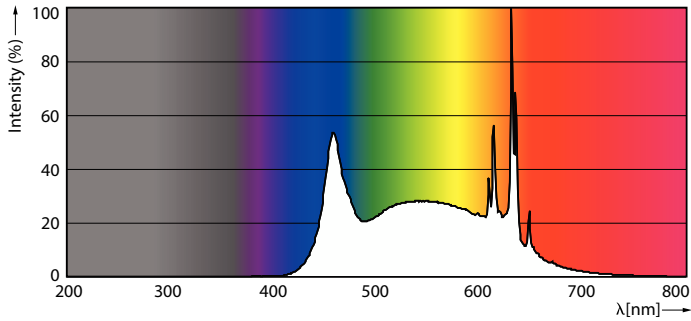

CorePro Plastic (Dimmable) A-Shape Lamps

Photometric data

Spectral Power Distribution Colour - 8.8A19/COR/950/FR/P/E26/DIM/T20 6/1CT