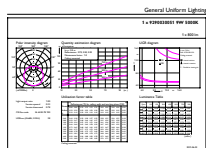

Photometric data

General uniform lighting - 8.5A19/LED/950/FR/P/ND 4/1FB

Light Distribution Diagram - 8.5A19/LED/950/FR/P/ND 4/1FB