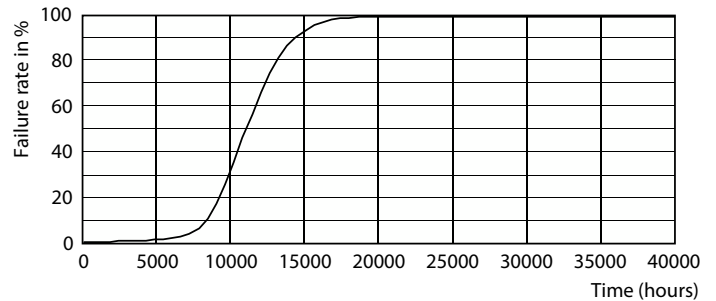

Life Expectancy Diagram - 8.5A19/LED/950/FR/P/ND 4/1FB