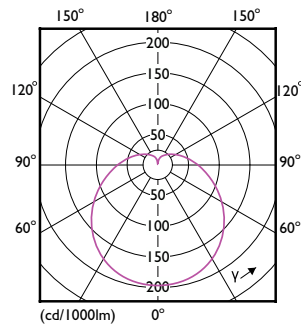

General uniform lighting - 8.5A19/LED/950/FR/P/ND 4/1FB

Light Distribution Diagram - 8.5A19/LED/950/FR/P/ND 4/1FB