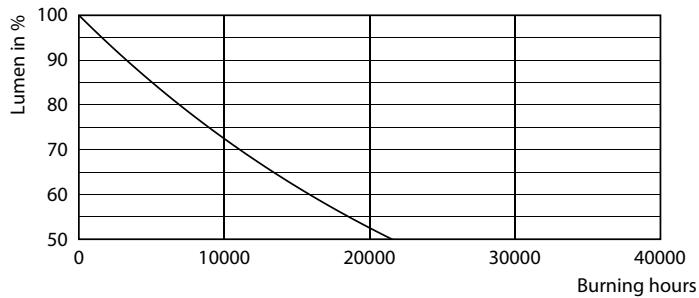

Lifetime

Lumen Maintenance Diagram - 8.5A19/LED/950/FR/P/ND 4/1FB