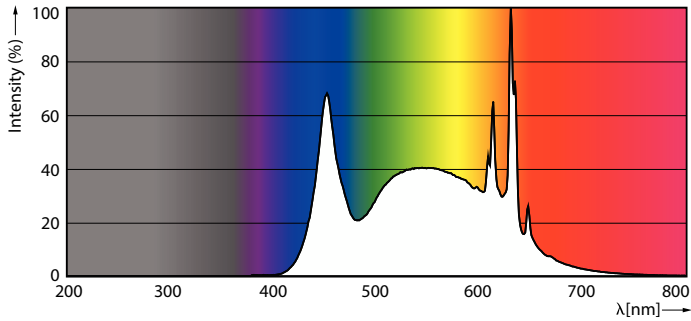

### Product data

General Information	
Cap-Base	E26 [Single Contact Medium Screw]
Nominal lifetime	11,000 hour(s)
Switching Cycle	50,000
Lighting Technology	LED
EU RoHS compliant	Yes
Light Technical	
Color Code	950 [CCT of 5000K]
Beam Angle (Nom)	150 degree(s)
Luminous Flux	800 lm
Color Designation	Daylight
Correlated Color Temperature (Nom)	5000 K
Luminous Efficacy (rated) (Nom)	94.00 lm/W
Color Consistency	<6
Color rendering index (CRI)	90
LLMF At End Of Nominal Lifetime (Nom)	70 %

## Photometric data

Spectral Power Distribution Colour - 8.5A19/LED/950/FR/P/ND 4/1FB