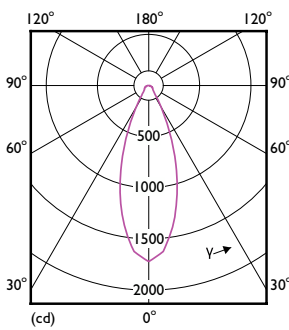

Product data

General Information		Wattage Equivalent	
Cap-Base	E26 [Single Contact Medium Screw]		90 W
Nominal lifetime	25,000 hour(s)	Starting Time (Nom)	0.5 s
Switching Cycle	50,000	Warm-up time to 60% light	0.5 s
Lighting Technology	LED	Power Factor (Fraction)	0.9
EU RoHS compliant	Yes	Voltage (Nom)	120 V
Light Technical		Temperature	
Color Code	930 [CCT of 3000K]	T-Case Maximum (Nom)	70 °C
Beam Angle (Nom)	40 degree(s)	Controls and Dimming	
Luminous Flux	900 lm	Dimmable	Only with specific dimmers
Luminous Intensity (Nom)	1,900 cd	Mechanical and Housing	
Color Designation	White (WH)	Bulb Finish	Clear
Correlated Color Temperature (Nom)	3000 K	Bulb Material	Glass
Luminous Efficacy (rated) (Nom)	90.00 lm/W	Bulb Shape	PAR38
Color Consistency	<4	Approval and Application	
Color rendering index (CRI)	90	Suitable For Accent Lighting	Yes
LLMF At End Of Nominal Lifetime (Nom)	70 %	Energy Certifications	Energy Star
Operating and Electrical		Product Data	
Line Frequency	50 to 60 Hz	Order product name	10PAR38/LED/930/F40/DIM/GULW/T20 6/1FB
Input Frequency	50 to 60 Hz		
Power Consumption	10 W		
Lamp Current (Nom)	97 mA		

Dimensional drawing

Product	D	C
10PAR38/LED/930/F40/DIM/GULW/T20 6/1FB	122 mm	129 mm

Photometric data

Spectral Power Distribution Colour - 10PAR38/LED/930/F40/DIM/GULW/T20 6/1FB

Light Distribution Diagram - 10PAR38/LED/930/F40/DIM/GULW/T20 6/1FB