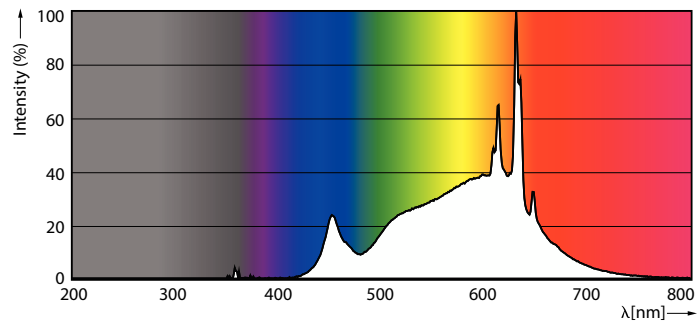

LED PAR38

10PAR38/LED/930/F40/DIM/GULW/T20 6/1FB

Philips LED spots with a single optic beam, provide a clean beam that's free from shadows with beam angles from 15 and 40 degrees to suit every general lighting application.

Product data

General Information		Wattage Equivalent	
Cap-Base	E26 [Single Contact Medium Screw]		90 W
Nominal lifetime	25,000 hour(s)	Starting Time (Nom)	0.5 s
Switching Cycle	50,000	Warm-up time to 60% light	0.5 s
Lighting Technology	LED	Power Factor (Fraction)	0.9
EU RoHS compliant	Yes	Voltage (Nom)	120 V
Light Technical		Temperature	
Color Code	930 [CCT of 3000K]	T-Case Maximum (Nom)	70 °C
Beam Angle (Nom)	40 degree(s)	Controls and Dimming	
Luminous Flux	900 lm	Dimmable	Only with specific dimmers
Luminous Intensity (Nom)	1,900 cd	Mechanical and Housing	
Color Designation	White (WH)	Bulb Finish	Clear
Correlated Color Temperature (Nom)	3000 K	Bulb Material	Glass
Luminous Efficacy (rated) (Nom)	90.00 lm/W	Bulb Shape	PAR38
Color Consistency	<4	Approval and Application	
Color rendering index (CRI)	90	Suitable For Accent Lighting	Yes
LLMF At End Of Nominal Lifetime (Nom)	70 %	Energy Certifications	Energy Star
Operating and Electrical		Product Data	
Line Frequency	50 to 60 Hz	Order product name	10PAR38/LED/930/F40/DIM/GULW/T20 6/1FB
Input Frequency	50 to 60 Hz		
Power Consumption	10 W		
Lamp Current (Nom)	97 mA		

Dimensional drawing

Product	D	C
10PAR38/LED/930/F40/DIM/GULW/T20 6/1FB	122 mm	129 mm

Photometric data

Spectral Power Distribution Colour - 10PAR38/LED/930/F40/DIM/GULW/T20 6/1FB

Light Distribution Diagram - 10PAR38/LED/930/F40/DIM/GULW/T20 6/1FB