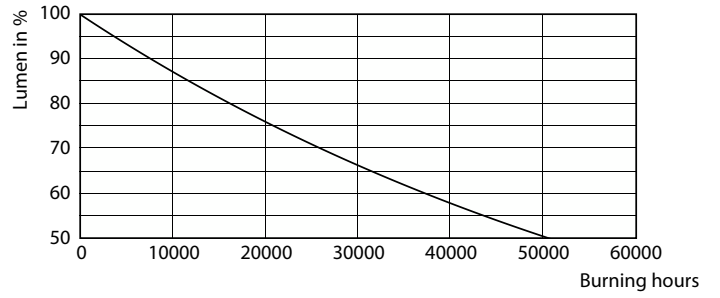

LED PAR38

Lifetime

Life Expectancy Diagram - 10PAR38/LED/930/F40/DIM/GULW/T20 6/1FB

Lumen Maintenance Diagram - 10PAR38/LED/930/F40/DIM/GULW/T20 6/1FB