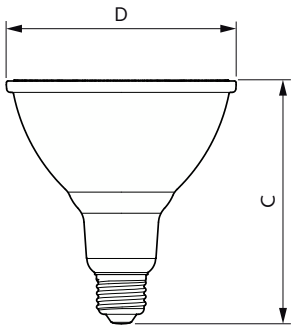

LED PAR38

10PAR38/LED/930/F40/DIM/GULW/T20 6/1FB

Philips LED spots with a single optic beam, provide a clean beam that's free from shadows with beam angles from 15 and 40 degrees to suit every general lighting application.

Product data

General Information		Wattage Equivalent	
Cap-Base	E26 [Single Contact Medium Screw]		90 W
Nominal lifetime	25,000 hour(s)	Starting Time (Nom)	0.5 s
Switching Cycle	50,000	Warm-up time to 60% light	0.5 s
Lighting Technology	LED	Power Factor (Fraction)	0.9
EU RoHS compliant	Yes	Voltage (Nom)	120 V
Light Technical		Temperature	
Color Code	930 [CCT of 3000K]	T-Case Maximum (Nom)	70 °C
Beam Angle (Nom)	40 degree(s)	Controls and Dimming	
Luminous Flux	900 lm	Dimmable	Only with specific dimmers
Luminous Intensity (Nom)	1,900 cd	Mechanical and Housing	
Color Designation	White (WH)	Bulb Finish	Clear
Correlated Color Temperature (Nom)	3000 K	Bulb Material	Glass
Luminous Efficacy (rated) (Nom)	90.00 lm/W	Bulb Shape	PAR38
Color Consistency	<4	Approval and Application	
Color rendering index (CRI)	90	Suitable For Accent Lighting	Yes
LLMF At End Of Nominal Lifetime (Nom)	70 %	Energy Certifications	Energy Star
Operating and Electrical		Product Data	
Line Frequency	50 to 60 Hz	Order product name	10PAR38/LED/930/F40/DIM/GULW/T20 6/1FB
Input Frequency	50 to 60 Hz		
Power Consumption	10 W		
Lamp Current (Nom)	97 mA		

LED PAR38

Full product name	10PAR38/LED/930/F40/DIM/GULW/T20 6/1FB
Order code	567909
Material Nr. (12NC)	929003029104
Numerator - Quantity Per Pack	1

EAN/UPC - Product/Case	046677567903
Numerator - Packs per outer box	6
EAN/UPC - Case	50046677567908

Dimensional drawing

Product	D	C
10PAR38/LED/930/F40/DIM/GULW/T20 6/1FB	122 mm	129 mm

Photometric data

Spectral Power Distribution Colour - 10PAR38/LED/930/F40/DIM/GULW/T20 6/1FB

Light Distribution Diagram - 10PAR38/LED/930/F40/DIM/GULW/T20 6/1FB