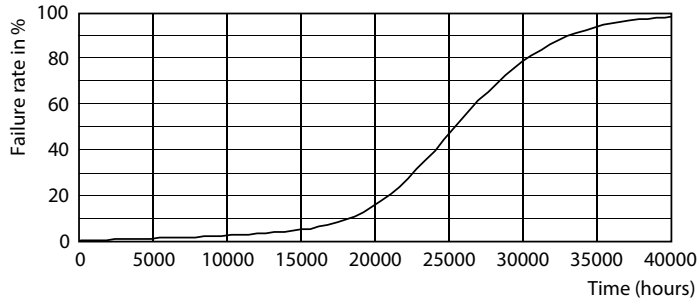

LED PAR38

Lifetime

Life Expectancy Diagram - 10PAR38/LED/930/F40/DIM/GULW/T20 6/1FB

Lumen Maintenance Diagram - 10PAR38/LED/930/F40/DIM/GULW/T20 6/1FB