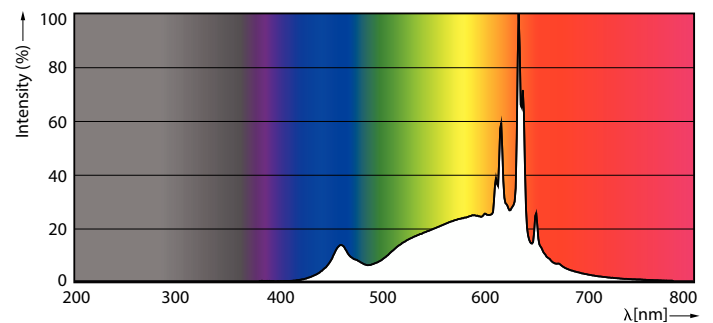

Product data

General Information		Input Frequency	
Cap-Base	E26 [Single Contact Medium Screw]	Input Frequency	60 Hz
Nominal lifetime	15,000 hour(s)	Power Consumption	16 W
Switching Cycle	50,000	Lamp Current (Nom)	135 mA
Lighting Technology	LED	Wattage Equivalent	100 W
EU RoHS compliant	Yes	Starting Time (Nom)	0.5 s
		Warm-up time to 60% light	0.5 s
		Power Factor (Fraction)	0.7
		Voltage (Nom)	120 V
Light Technical		Temperature	
Color Code	927 [CCT of 2700K]	T-Case Maximum (Nom)	90 °C
Beam Angle (Nom)	250 degree(s)		
Luminous Flux	1,600 lm	Controls and Dimming	
Color Designation	Warm White (WW)	Dimmable	Yes
Correlated Color Temperature (Nom)	2700 K		
Luminous Efficacy (rated) (Nom)	100.00 lm/W	Mechanical and Housing	
Color Consistency	<4	Bulb Finish	Frosted
Color rendering index (CRI)	90	Bulb Material	Plastic
LLMF At End Of Nominal Lifetime (Nom)	70 %	Bulb Shape	A19
Operating and Electrical			
Line Frequency	60 Hz		

Dimensional drawing

Product	D	C
16A19/PER/927/P/E26/DIM 6/1FB T20	60 mm	112 mm

Photometric data

Light Distribution Diagram - 16A19/PER/927/P/E26/DIM 6/1FB T20

Spectral Power Distribution Colour - 16A19/PER/927/P/E26/DIM 6/1FB T20