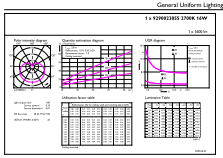

CorePro Plastic (Dimmable) A-Shape Lamps

Photometric data

General uniform lighting - 16A19/PER/927/P/E26/DIM 6/1FB T20