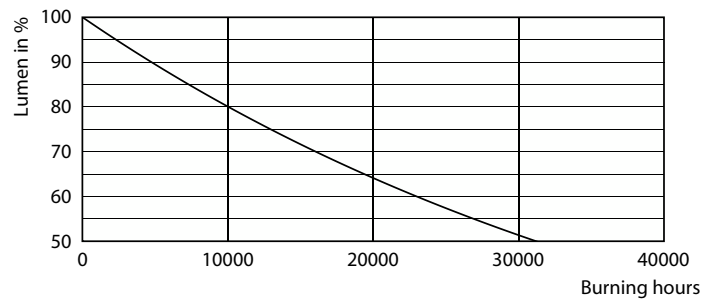

Lumen Maintenance Diagram - 16A19/PER/927/P/E26/DIM 6/1FB T20