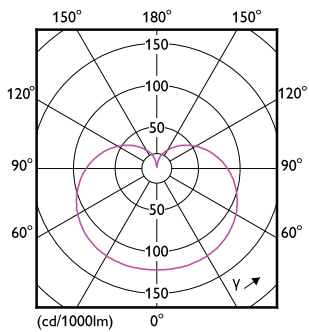

Product data

General Information		Input Frequency	
Cap-Base	E26 [Single Contact Medium Screw]	Input Frequency	60 Hz
Nominal lifetime	15,000 hour(s)	Power Consumption	16 W
Switching Cycle	50,000	Lamp Current (Nom)	135 mA
Lighting Technology	LED	Wattage Equivalent	100 W
EU RoHS compliant	Yes	Starting Time (Nom)	0.5 s
		Warm-up time to 60% light	0.5 s
		Power Factor (Fraction)	0.7
		Voltage (Nom)	120 V
Light Technical		Temperature	
Color Code	927 [CCT of 2700K]	T-Case Maximum (Nom)	90 °C
Beam Angle (Nom)	250 degree(s)		
Luminous Flux	1,600 lm	Controls and Dimming	
Color Designation	Warm White (WW)	Dimmable	Yes
Correlated Color Temperature (Nom)	2700 K		
Luminous Efficacy (rated) (Nom)	100.00 lm/W	Mechanical and Housing	
Color Consistency	<4	Bulb Finish	Frosted
Color rendering index (CRI)	90	Bulb Material	Plastic
LLMF At End Of Nominal Lifetime (Nom)	70 %	Bulb Shape	A19
Operating and Electrical			
Line Frequency	60 Hz		

Dimensional drawing

Product	D	C
16A19/PER/927/P/E26/DIM 6/1FB T20	60 mm	112 mm

Photometric data

Light Distribution Diagram - 16A19/PER/927/P/E26/DIM 6/1FB T20

Spectral Power Distribution Colour - 16A19/PER/927/P/E26/DIM 6/1FB T20