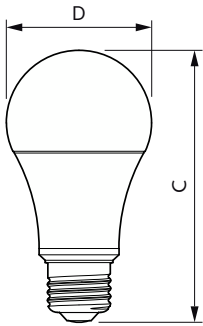

Product data

General Information		Input Frequency	
Cap-Base	E26 [Single Contact Medium Screw]	Input Frequency	60 Hz
Nominal lifetime	15,000 hour(s)	Power Consumption	16 W
Switching Cycle	50,000	Lamp Current (Nom)	135 mA
Lighting Technology	LED	Wattage Equivalent	100 W
EU RoHS compliant	Yes	Starting Time (Nom)	0.5 s
		Warm-up time to 60% light	0.5 s
		Power Factor (Fraction)	0.7
		Voltage (Nom)	120 V
Light Technical		Temperature	
Color Code	927 [CCT of 2700K]	T-Case Maximum (Nom)	90 °C
Beam Angle (Nom)	250 degree(s)		
Luminous Flux	1,600 lm	Controls and Dimming	
Color Designation	Warm White (WW)	Dimmable	Yes
Correlated Color Temperature (Nom)	2700 K		
Luminous Efficacy (rated) (Nom)	100.00 lm/W	Mechanical and Housing	
Color Consistency	<4	Bulb Finish	Frosted
Color rendering index (CRI)	90	Bulb Material	Plastic
LLMF At End Of Nominal Lifetime (Nom)	70 %	Bulb Shape	A19
Operating and Electrical			
Line Frequency	60 Hz		

Full product name	16A19/PER/927/P/E26/DIM 6/1FB T20
Order code	561068
Material Nr. (12NC)	929002385504
Numerator - Quantity Per Pack	1
EAN/UPC - Product/Case	046677561062
Numerator - Packs per outer box	6
EAN/UPC - Case	50046677561067

Dimensional drawing

Product	D	C
16A19/PER/927/P/E26/DIM 6/1FB T20	60 mm	112 mm

Photometric data

Light Distribution Diagram - 16A19/PER/927/P/E26/DIM 6/1FB T20

Spectral Power Distribution Colour - 16A19/PER/927/P/E26/DIM 6/1FB T20