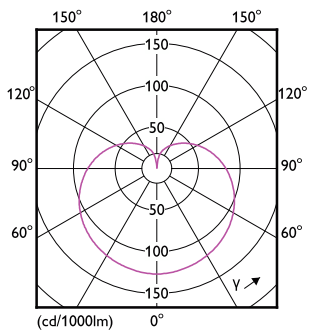

Product data

General Information	
Cap-Base	E26 [Single Contact Medium Screw]
Nominal lifetime	15,000 hour(s)
Switching Cycle	50,000
Lighting Technology	LED
EU RoHS compliant	Yes

Light Technical	
Color Code	930 [CCT of 3000K]
Beam Angle (Nom)	250 degree(s)
Luminous Flux	800 lm
Color Designation	White (WH)
Correlated Color Temperature (Nom)	3000 K
Luminous Efficacy (rated) (Nom)	90.00 lm/W
Color Consistency	<4
Color rendering index (CRI)	90
LLMF At End Of Nominal Lifetime (Nom)	70 %

Product Data

Order product name	8.8A19/COR/930/FR/P/E26/DIM/T20 6/1CT
--------------------	---------------------------------------

Full product name	8.8A19/COR/930/FR/P/E26/DIM/T20 6/1CT
Order code	550442
Material Nr. (12NC)	929002036204
Numerator - Quantity Per Pack	1
EAN/UPC - Product/Case	046677550448
Numerator - Packs per outer box	6
EAN/UPC - Case	50046677550443

Dimensional drawing

Product	D	C
8.8A19/COR/930/FR/P/E26/DIM/T20 6/1CT	62.5 mm	111.5 mm

Photometric data

Light Distribution Diagram - 8.8A19/COR/930/FR/P/E26/DIM/T20 6/1CT

General uniform lighting - 8.8A19/COR/930/FR/P/E26/DIM/T20 6/1CT