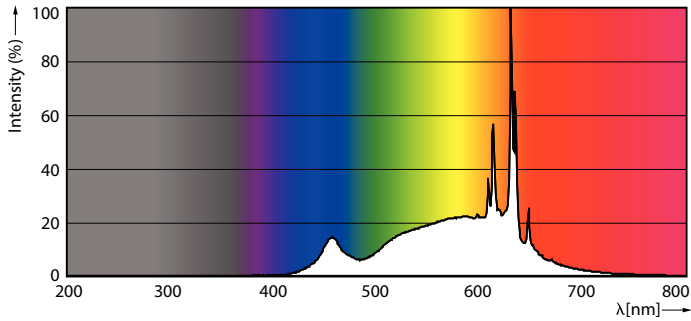

Product data

General Information	
Cap-Base	E26 [Single Contact Medium Screw]
Nominal lifetime	15,000 hour(s)
Switching Cycle	50,000
Lighting Technology	LED
EU RoHS compliant	Yes

Light Technical	
Color Code	930 [CCT of 3000K]
Beam Angle (Nom)	250 degree(s)
Luminous Flux	800 lm
Color Designation	White (WH)
Correlated Color Temperature (Nom)	3000 K
Luminous Efficacy (rated) (Nom)	90.00 lm/W
Color Consistency	<4
Color rendering index (CRI)	90
LLMF At End Of Nominal Lifetime (Nom)	70 %

Dimensional drawing

Product	D	C
8.8A19/COR/930/FR/P/E26/DIM/T20 6/1CT	62.5 mm	111.5 mm

Photometric data

Light Distribution Diagram - 8.8A19/COR/930/FR/P/E26/DIM/T20 6/1CT

General uniform lighting - 8.8A19/COR/930/FR/P/E26/DIM/T20 6/1CT

CorePro Plastic (Dimmable) A-Shape Lamps

Photometric data

Spectral Power Distribution Colour - 8.8A19/COR/930/FR/P/E26/DIM/T20 6/1CT

Lifetime

Life Expectancy Diagram - 8.8A19/COR/930/FR/P/E26/DIM/T20 6/1CT