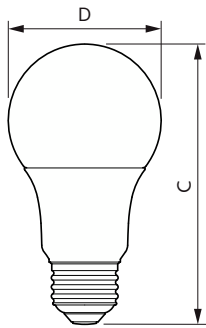

Product data

General Information	
Cap-Base	E26 [Single Contact Medium Screw]
Nominal lifetime	15,000 hour(s)
Switching Cycle	50,000
Lighting Technology	LED
EU RoHS compliant	Yes

Light Technical	
Color Code	930 [CCT of 3000K]
Beam Angle (Nom)	250 degree(s)
Luminous Flux	800 lm
Color Designation	White (WH)
Correlated Color Temperature (Nom)	3000 K
Luminous Efficacy (rated) (Nom)	90.00 lm/W
Color Consistency	<4
Color rendering index (CRI)	90
LLMF At End Of Nominal Lifetime (Nom)	70 %

Product Data

Order product name	8.8A19/COR/930/FR/P/E26/DIM/T20 6/1CT
--------------------	---------------------------------------

Full product name	8.8A19/COR/930/FR/P/E26/DIM/T20 6/1CT
Order code	550442
Material Nr. (12NC)	929002036204
Numerator - Quantity Per Pack	1
EAN/UPC - Product/Case	046677550448
Numerator - Packs per outer box	6
EAN/UPC - Case	50046677550443

Dimensional drawing

Product	D	C
8.8A19/COR/930/FR/P/E26/DIM/T20 6/1CT	62.5 mm	111.5 mm

Photometric data

Light Distribution Diagram - 8.8A19/COR/930/FR/P/E26/DIM/T20 6/1CT

General uniform lighting - 8.8A19/COR/930/FR/P/E26/DIM/T20 6/1CT

CorePro Plastic (Dimmable) A-Shape Lamps

Photometric data

Spectral Power Distribution Colour - 8.8A19/COR/930/FR/P/E26/DIM/T20 6/1CT

Lifetime

Life Expectancy Diagram - 8.8A19/COR/930/FR/P/E26/DIM/T20 6/1CT