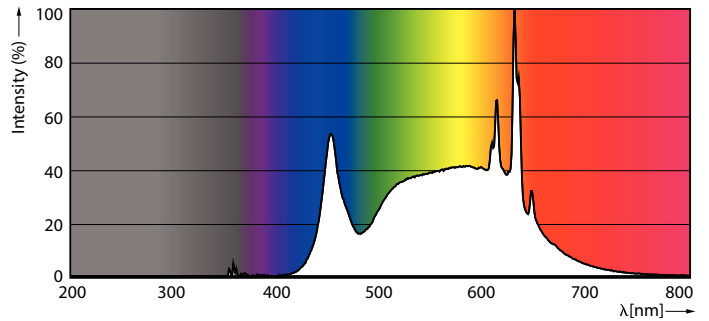

Photometric data

Spectral Power Distribution Colour - 13PAR38/LED/940/F40/DIM/GULW/T20 6/1FB

Accent Lighting Spots - 13PAR38/LED/940/F40/DIM/GULW/T20 6/1FB