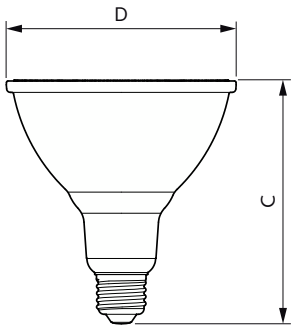

LED PAR38

Full product name	13PAR38/LED/940/F40/DIM/GULW/T20
	6/1FB
Order code	567818
Material Nr. (12NC)	929003030304
Numerator - Quantity Per Pack	1

EAN/UPC - Product/Case	046677567811
Numerator - Packs per outer box	6
EAN/UPC - Case	50046677567816

Dimensional drawing

Product	D	C
13PAR38/LED/940/F40/DIM/GULW/T20 6/1FB	122 mm	129 mm