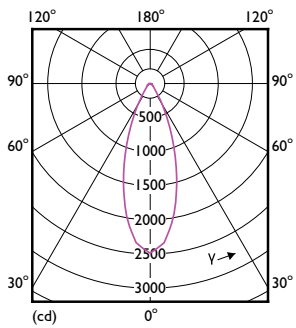

Photometric data

Light Distribution Diagram - 13PAR38/LED/940/F40/DIM/GULW/T20 6/1FB

Accent Lighting Spots - 13PAR38/LED/940/F40/DIM/GULW/T20 6/1FB