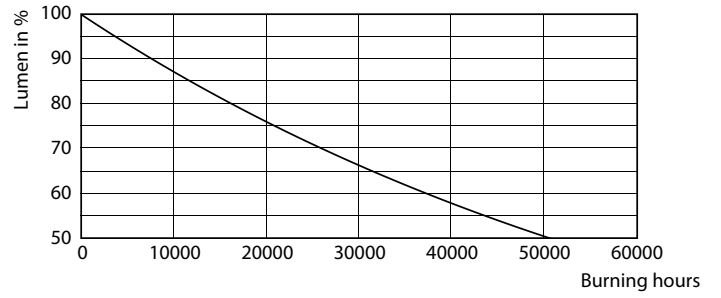

LED PAR38

Lifetime

Life Expectancy Diagram - 13PAR38/LED/940/F40/DIM/GULW/T20 6/1FB

Lumen Maintenance Diagram - 13PAR38/LED/940/F40/DIM/GULW/T20 6/1FB