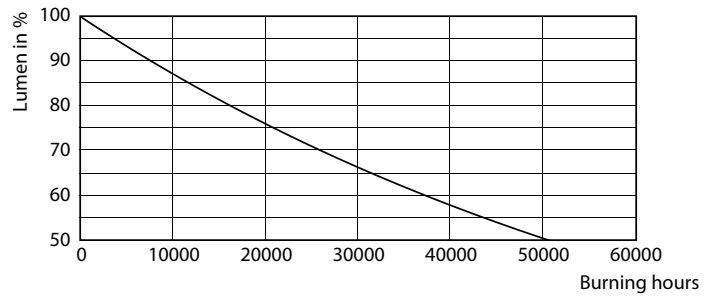

LED PAR30 S/L

Lifetime

Life Expectancy Diagram - 8.5PAR30L/LED/930/F40/DIM/GULW/T20
6/1FB

Lumen Maintenance Diagram - 8.5PAR30L/LED/930/F40/DIM/GULW/T20
6/1FB