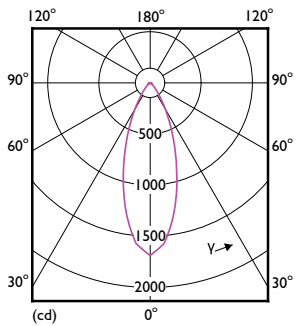

Light Distribution Diagram - 8.5PAR30L/LED/930/F40/DIM/GULW/T20 6/1FB