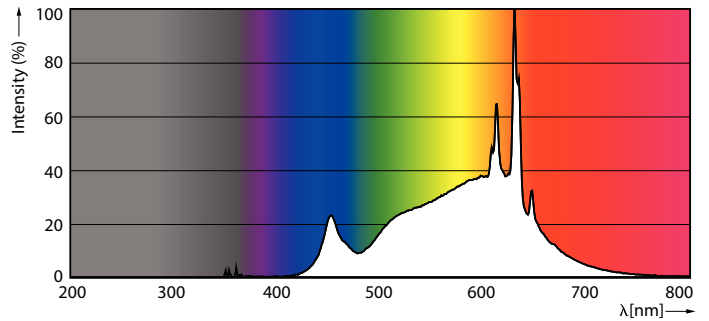

Accent Lighting Spots - 8.5PAR30L/LED/930/F40/DIM/GULW/T20 6/1FB

Spectral Power Distribution Colour - 8.5PAR30L/LED/930/F40/DIM/GULW/T20 6/1FB