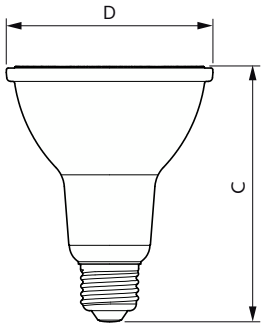

## 8.5PAR30L/LED/930/F40/DIM/GULW/T20 6/1FB

Philips LED spots with a single optic beam, provide a clean beam that's free from shadows with beam angles from 15 and 40 degrees to suit every general lighting application.

### Product data

General Information		Wattage Equivalent	
Cap-Base	E26 [Single Contact Medium Screw]		75 W
Nominal lifetime	25,000 hour(s)	Starting Time (Nom)	0.5 s
Switching Cycle	50,000	Warm-up time to 60% light	0.5 s
Lighting Technology	LED	Power Factor (Fraction)	0.9
EU RoHS compliant	Yes	Voltage (Nom)	120 V
Light Technical		Temperature	
Color Code	930 [CCT of 3000K]	T-Case Maximum (Nom)	70 °C
Beam Angle (Nom)	40 degree(s)	Controls and Dimming	
Luminous Flux	850 lm	Dimmable	Only with specific dimmers
Luminous Intensity (Nom)	1,600 cd	Mechanical and Housing	
Color Designation	White (WH)	Bulb Finish	Clear
Correlated Color Temperature (Nom)	3000 K	Bulb Material	Glass
Luminous Efficacy (rated) (Nom)	100.00 lm/W	Bulb Shape	PAR30L
Color Consistency	<4	Approval and Application	
Color rendering index (CRI)	90	Suitable For Accent Lighting	Yes
LLMF At End Of Nominal Lifetime (Nom)	70 %	Energy Certifications	Energy Star
Operating and Electrical		Product Data	
Line Frequency	50 to 60 Hz	Order product name	8.5PAR30L/LED/930/F40/DIM/GULW/T20
Input Frequency	50 to 60 Hz		6/1FB
Power Consumption	8.5 W		
Lamp Current (Nom)	80 mA		

## Dimensional drawing

Product	D	C
8.5PAR30L/LED/930/F40/DIM/GULW/T20 6/1FB	94 mm	116 mm