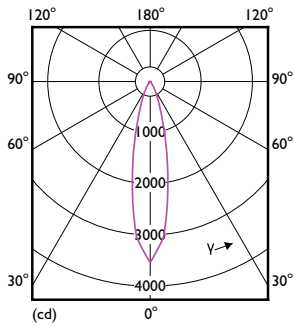

Photometric data

Light Distribution Diagram - 8.5PAR30L/LED/930/F25/DIM/GULW/T20 6/1FB