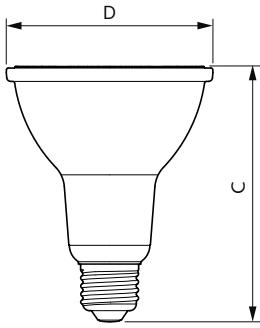

LED PAR30 S/L

Full product name	8.5PAR30L/LED/930/F25/DIM/GULW/T20 6/1FB
Order code	567957
Material Nr. (12NC)	929003027004
Numerator - Quantity Per Pack	1

EAN/UPC - Product/Case	046677567958
Numerator - Packs per outer box	6
EAN/UPC - Case	50046677567953

Dimensional drawing

Product	D	C
8.5PAR30L/LED/930/F25/DIM/GULW/T20 6/1FB	94 mm	116 mm