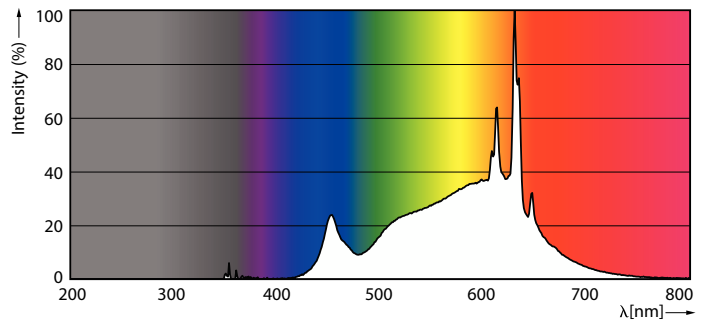

Accent Lighting Spots - 8.5PAR30L/LED/930/F25/DIM/GULW/T20 6/1FB

Spectral Power Distribution Colour - 8.5PAR30L/LED/930/F25/DIM/GULW/T20 6/1FB