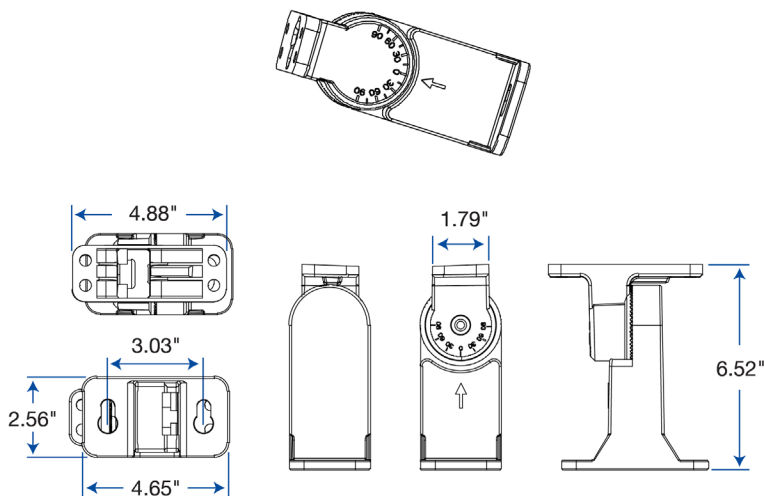

### Pole Mount

FL-PM01-BK  
FL-PM01-BZ  
FL-PM01-WH

FL05 Flood Light pictured  
**without mount**

FL05 Flood Light pictured  
with optional **Trunnion Mount**

### DIMENSIONAL DRAWINGS (IN)