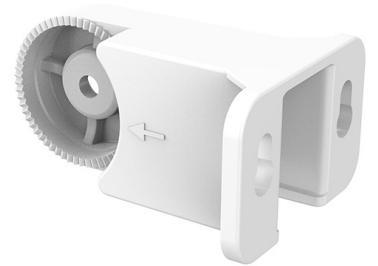

FL05 Mounting Options

Trunnion Mount