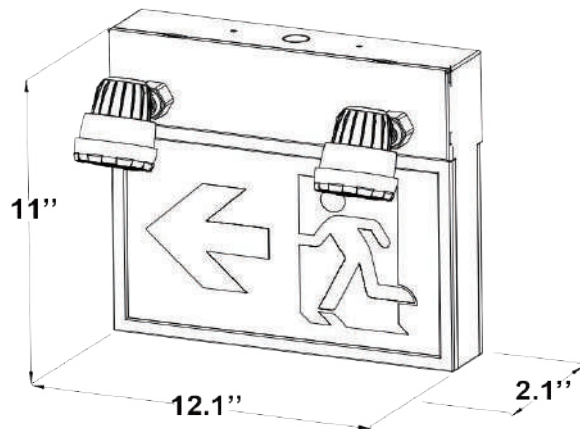

Remote Capable STEEL Emergency Light & Running Man Combo

Specifications

Features:

- . Steel housing; thermal plastic remote heads and PC panel
- . High efficiency LED
- . Universal wall mount and ceiling mount
- . Dimension: 12.1" x 11" x 2.1"

Electrical Specifications

- . 120VAC-347VAC input
- . 2x2W+1W power consumption
- . Output max: 36W
- . Charging time: 24 hours
- . Emergency time: 5W--6 hours
- . Remote capable: 36W--30 minutes
- . Push button test switch
- . 6V 6000mA Lead Acid Battery
- . Operating temperature:
41° F (5°C) to 86° F (30°C)

Visible distance

Dimensions:

Data, Photometric Data

Pictogram Legends

Left Arrow 1pc

Without Arrow 1pc

Right Arrow 1pc