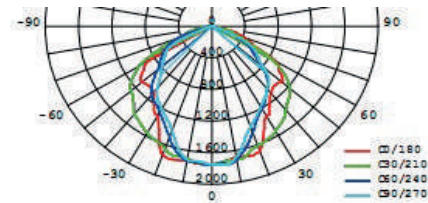

Visible distance

Dimensions:

Data, Photometric Data

Pictogram Legends

Left Arrow 1pc

Without Arrow 1pc

Right Arrow 1pc