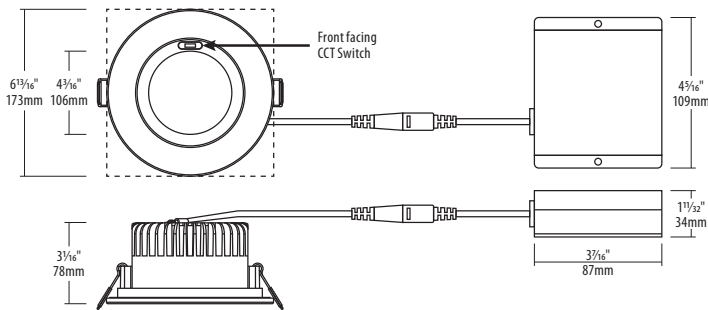

CCT	Lumens		
	12W	16W	20W
2700 K	1045	1490	1660
3000 K	1080	1575	1775
3500 K	1090	1640	1855
4000 K	1085	1650	1825
5000 K	1055	1605	1755

Ordering Guide

Shape	Wattage	Driver Options	Trim Finish	Baffle Finish
SLMB6	W-CCT-			
Leave blank for Round	16 : 16 watt 12 : 12 watt 20 : 20 watt	Leave blank for standard 120V driver E : Lutron Hi-Lume 1% EcoSystem w/Soft-on, Fade-to-Black C : 120~347V, 0-10V EM : Emergency Backup, 120~277V, 0-10V	BK : Black BN : Brushed Nickel OB : Oil Rubbed Bronze WH : White	Leave blank (will match trim)

Notes:
¹ Not available with BK Trim Finish. ² Not available with WH Trim Finish. ³ Not available for SKYE SELECT models.
* QuickShip lead time may vary for orders greater than 100 pieces. No additional shipment rates apply. Subject to availability. Accessories are sold separately. For additional options please consult your Liteline representative. Due to our continued efforts to improve our products, product specifications are subject to change without notice.

SKYeselect Dead-front	Select from above	Select from above	Select from above	BK : Black WH : White	BG : Gold BK : Black² SP : Specular SS : Semi-specular WH : White¹