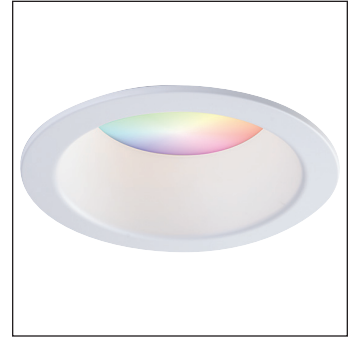

Description

SKYE OnCloud is a high-performance, easy to install residential and commercial grade downlight solution that offers good light output, energy-efficiency and streamlined design with interchangeable color trims. Suitable for wet locations.

SKYE Select dead-front trims available to provide a 2-tone professional trim and baffle finish.

works with Google Assistant | WORKS WITH alexa

works with Siri Shortcuts | Works with IFTTT

ETL US Intertek | ENERGY STAR | IC RATED | AIR TIGHT

JA8⁴ TITLE 24 | WET LOCATION ENDROITS MOUILLES | 3 YEAR WARRANTY GARANTIE 3 ANS

2022 PROGRESS REPORT SELECTION

Notes:

¹ Not available for 6" size. ² Not available with BK Trim Finish. ³ Not available with WH Trim Finish. ⁴ Not available for SLMB4S-RGBTW-BKBK. ⁵ Not available for SKYE SELECT models.
* QuickShip lead time may vary for orders greater than 100 pieces. No additional shipment rates apply. Subject to availability. Accessories are sold separately. For additional options please consult your Liteline representative.
Due to our continued efforts to improve our products, product specifications are subject to change without notice.