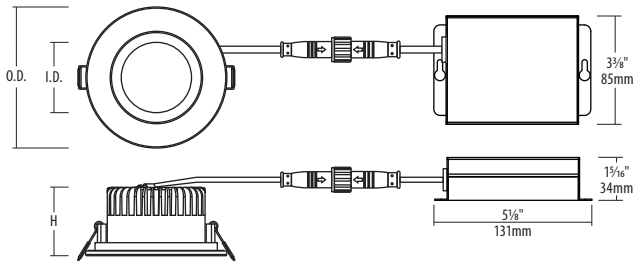

Quick Connect push-in terminals

"Quick connect" push-in terminals in hardwire box for fast and easy wiring.

Minimum Starting Temperature

-40°C (-40°F)

Environment

- Suitable for wet locations.
- Approved for direct contact with insulation.
- Suitable for indoor/outdoor applications
- Airtight

QuickShip In-Stock

In-Stock products ship within two business days of an order being released.*

SPECIFICATION

Application	Ceiling Recess Mount
Approved Location	Wet / Insulated Ceilings / Indoor / Outdoor
Beam Angle	75° / 80°
CCT	RGB + Tunable White (2700 K - 5000 K)
Certification	cETLus
Class II	Yes
Color	WH
CRI	90
Dimming	Yes
Dimming Tech	Wi-Fi Dimming (via WiZ App)
Hole Cut	4": Ø 4¼" (108mm) 6": Ø 6¼" (159mm)
Input	100-135V AC, 60Hz
Lumens	4": up to 900 6": up to 1525
Lumens per Watt	Up to 95
Power Factor	>0.9
Projected Life	70% @ 50,000 hrs
Warranty	3-Year
Wattage	12W / 16W

Size	O.D.	I.D.	H
SLMB4	4¾" (121mm)	2¾" (60mm)	2½" (59mm)
SLMB6	6½" (173mm)	4¾" (106mm)	3½" (78mm)

Ordering Guide

SLMB [Trim Size] [Style] - RGBTW - WZ - [Trim Finish] [Baffle Finish]

Trim Size: 4" or 6"
Style: Leave blank for Round
Trim Finish: WH: White
Baffle Finish: Leave blank (will match trim)