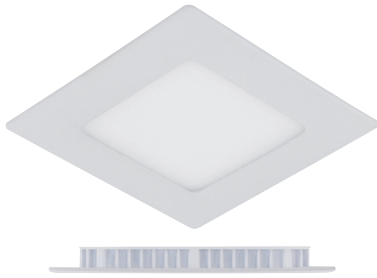

SLIMLED™

Recessed Light

SUPER THIN LED TECHNOLOGY

SLM4
4" × ½"
9W / 120V
Up to 680 LUMENS

SLM6
6" × ½"
12W / 120V
Up to 840 LUMENS

SLM4S
4" Square × ½"
9W / 120V
Up to 610 LUMENS

SLM6S
6" Square × ½"
12W / 120V
Up to 820 LUMENS

The SLIMLED is a high performance, easy to install down light. No recessed housing required. One-half inch thick, it fits almost anywhere. With its slim design, it's the perfect lighting solution when you have joists or duct work in the way. In addition, with 120 degree beam spread, you no longer need to worry about dark shadows on the wall making this fixture a great solution for corridors and low ceiling applications. Airtight, rated for direct contact with insulation, this fixture is the perfect choice for most lighting applications, soffits, drop ceilings, all general lighting applications. Comes with three "Quick connect" push-in terminals for fast and easy wiring, dimmable driver is included.

Dimmable

Damp Location

120° Beam Angle

Colour Rendering Index

2700°K / 3000°K / 3500°K / 4000°K Colour Temperature

Colour Options

For more information on Lifetime Warranty program, please visit www.liteline.com/goldlabel