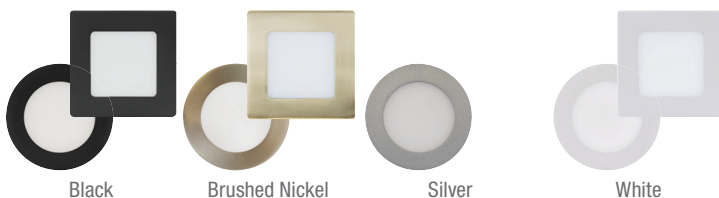

The SLIMLED is a high performance, easy to install down light. No recessed housing required. One-half inch thick, it fits almost anywhere. With its slim design, it's the perfect lighting solution when you have joists or duct work in the way. In addition, with 120 degree beam spread, you no longer need to worry about dark shadows on the wall making this fixture a great solution for corridors and low ceiling applications. Airtight, rated for direct contact with insulation, this fixture is the perfect choice for most lighting applications, soffits, drop ceilings, all general lighting applications. Comes with three "Quick connect" push-in terminals for fast and easy wiring, dimmable driver is included.

Dimmable

Damp Location

120° Beam Angle

Colour Rendering Index

2700°K / 3000°K / 3500°K / 4000°K Colour Temperature

Colour Options

For more information on Lifetime Warranty program, please visit www.liteline.com/goldlabel