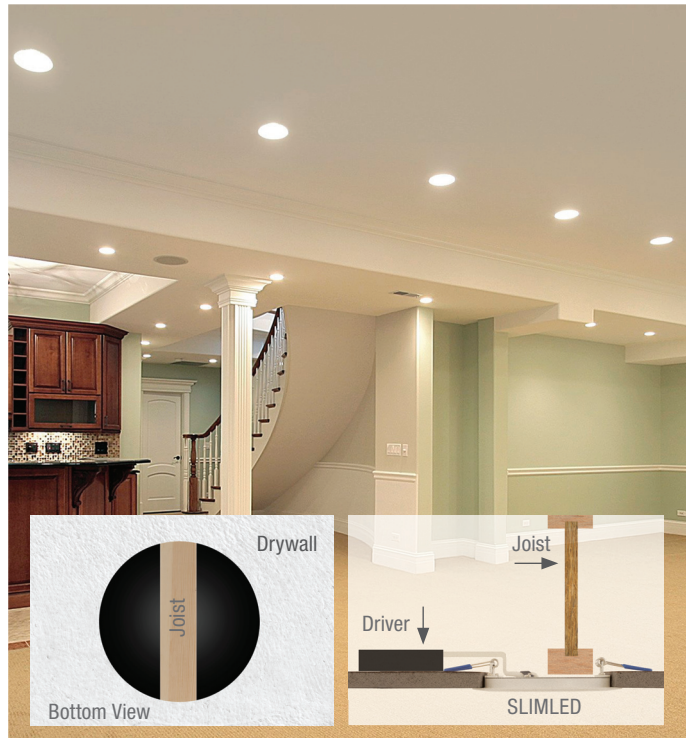

SLIMLED™

Recessed Light

SUPER THIN LED TECHNOLOGY

SLM4
4" × ½"
9W / 120V
Up to 680 LUMENS

SLM6
6" × ½"
12W / 120V
Up to 840 LUMENS

SLM4S
4" Square × ½"
9W / 120V
Up to 610 LUMENS

SLM6S
6" Square × ½"
12W / 120V
Up to 820 LUMENS

The SLIMLED is a high performance, easy to install down light. No recessed housing required. One-half inch thick, it fits almost anywhere. With its slim design, it's the perfect lighting solution when you have joists or duct work in the way. In addition, with 120 degree beam spread, you no longer need to worry about dark shadows on the wall making this fixture a great solution for corridors and low ceiling applications. Airtight, rated for direct contact with insulation, this fixture is the perfect choice for most lighting applications, soffits, drop ceilings, all general lighting applications. Comes with three "Quick connect" push-in terminals for fast and easy wiring, dimmable driver is included.

Dimmable

Damp Location

120° Beam Angle

Colour Rendering Index

2700°K / 3000°K / 3500°K / 4000°K Colour Temperature

Colour Options

For more information on Lifetime Warranty program, please visit www.liteline.com/goldlabel