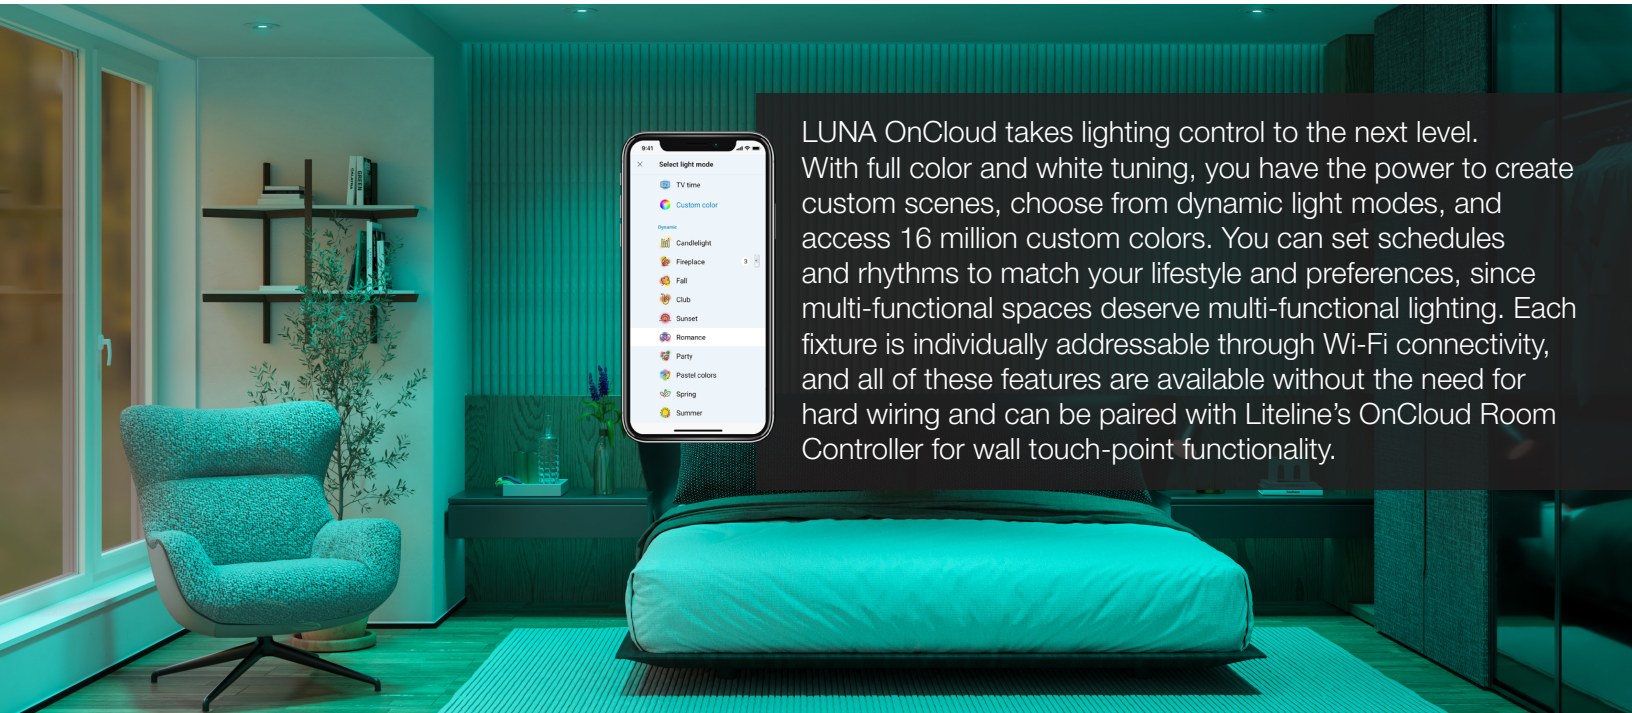

# LIGHT THAT TRANSFORMS SPACES

Rooms require more flexibility and versatility than ever. LUNA OnCloud features full spectrum color and tunable white capabilities so that you have complete control of your environment through Wi-Fi connectivity. Create focal points, highlight architectural features, evoke powerful emotions, or regulate your sleep patterns. Transform your space to meet your needs.

OnCloud products ship within **1-2 business days** from Toronto, ON Canada.

LUNA OnCloud takes lighting control to the next level. With full color and white tuning, you have the power to create custom scenes, choose from dynamic light modes, and access 16 million custom colors. You can set schedules and rhythms to match your lifestyle and preferences, since multi-functional spaces deserve multi-functional lighting. Each fixture is individually addressable through Wi-Fi connectivity, and all of these features are available without the need for hard wiring and can be paired with Liteline's OnCloud Room Controller for wall touch-point functionality.

## ROOM CONTROLLER

WORKS WITH WIZ  
CONNECTED FIXTURES

The OnCloud Room Controller is Wi-Fi and Bluetooth enabled to control all WiZ lights in the room with a simple click. Control on/off, dimming, select your white or color, and even toggle through your four favorite modes pre-selected in the WiZ app.