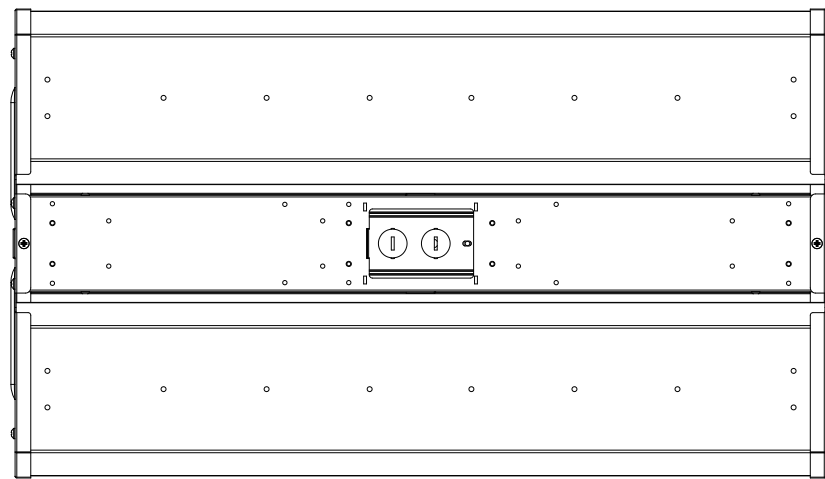

FCY29

24-7/8"
(630mm)

2"
(49mm)

14-1/8"
(360mm)