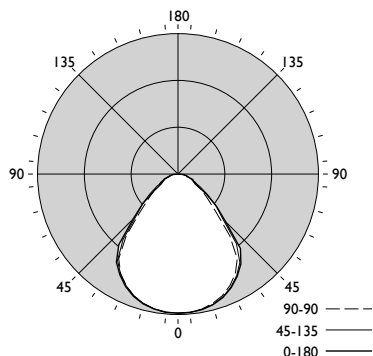

FCY LED value high bay

15,000 to 29,000 lumens

Photometry

FCY22L8CST-UNV-DIM-4000K

Luminaire Lumens	22169
Luminaire Efficacy Rating (LER)	135
Total Luminaire Watts	164.1
Spacing Criterion (0-180)	1.26

Candela Distribution						Flux
	0	45	90	135	180	Lumens
0	10801	10801	10801	10801	10801	
5	10775	10779	10779	10758	10770	1024
15	10497	10483	10391	10395	10438	2944
25	9742	9697	9546	9546	9629	4428
35	8514	8373	8019	8186	8344	5061
45	5218	4897	4170	4609	4917	3816
55	2649	2845	2320	2640	2272	2324
65	1295	1308	1474	1211	1288	1371
75	688	859	758	805	644	872
85	420	424	282	362	386	384
90	51	31	8	17	17	

Zonal Lumen Summary			
Zone	Lumens	%Fixture	%Lamp
0-30	8399	37.9%	37.9%
0-40	13493	60.9%	60.9%
0-60	19571	88.3%	88.3%
0-90	22169	100.0%	100.0%
0-180	22169	100.0%	100.0%

Avg. Luminance (cd/m²)			
	0	45	90
45	41102	38573	32848
55	25720	27626	22529
65	17063	17236	19427
75	14810	18487	16319
85	26835	27094	17990

Coefficients of Utilization %											
Pc---	80				70			50		0	
Pw---	70	50	30	10	70	50	30	50	30	10	0
RCR											
0	119	119	119	119	116	116	116	111	111	111	100
1	110	106	102	99	108	104	101	100	97	94	87
2	102	95	89	84	99	93	88	90	85	81	76
3	94	85	78	72	92	84	77	81	75	70	66
4	87	77	69	63	85	75	68	73	67	62	58
5	81	70	62	56	79	69	61	67	60	55	52
6	75	63	55	50	74	63	55	61	54	49	46
7	70	58	50	45	69	57	50	56	49	44	42
8	66	53	46	40	64	53	45	52	45	40	38
9	62	49	42	37	60	49	42	48	41	36	34
10	58	46	39	34	57	45	38	44	38	33	32

Photometric Test List

Catalog No.	Delivered Lumens	Input Watts	Efficacy
FCY15L8CST-UNV-DIM(4000K)	14883	107	140
FCY22L8CST-UNV-DIM(4000K)	22169	164	135
FCY29L8CST-UNV-DIM(4000K)	28859	213	135

© 2021 Signify Holding. All rights reserved. The information provided herein is subject to change, without notice. Signify does not give any representation or warranty as to the accuracy or completeness of the information included herein and shall not be liable for any action in reliance thereon. The information presented in this document is not intended as any commercial offer and does not form part of any quotation or contract, unless otherwise agreed by Signify.

Signify North America Corporation
200 Franklin Square Drive,
Somerset, NJ 08873
Telephone 855-486-2216

Signify Canada Ltd.
281 Hillmount Road,
Markham, ON, Canada L6C 2S3
Telephone 800-668-9008

All trademarks are owned by Signify Holding or their respective owners.