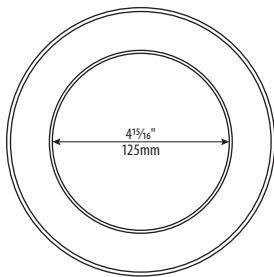

SLMT6-13W

6" SLIMLED MULTI, up to 1070 Lumens, 13 Watt,
Color Selectable
Recessed Downlighting

Job Information		
Project Name		Type
Location		
Quantity		Date
Contact/Phone		
Notes		

Features

Body

Durable airtight aluminum body with twist-and-lock trim that allows for ease and versatility. White trim included, black and brushed nickel trims sold separately.

LED Characteristics

This general application light fixture features a 13 watt LED module that maintains uniform intensity producing up to 1070 lumens; with a typical CRI of 90. CCT select switch 2700 K (default) - 5000 K color temperature.

Dimming

100%-10% dimming capability. This fixture is compatible with industry standard forward/reverse phase dimmers, TRIAC/ELV dimmers. For compatible dimmers, visit www.liteline.com/SlimLEDMulti

Beam Spread

The fixture lens provides 110° beam spread.

Mounting

Can be mounted to an industry standard

3.5"/4" octagon box (JBox / standard slab box) with minimum depth of 1.5" (40mm) via mounting holes or a compatible 6" recessed housing (retrofit kit sold separately - P-SLMT6-6CAN).

Compatible Recessed Housings

- RF601CAT series
- RF602ICAT series

LED Driver

Built-in on board driver with 120V AC input.

Quick Connect push-in terminals

"Quick connect" push-in terminals for fast and easy wiring.

Operating Temperature

-30°C~45°C (-22°F~113°F)

Environment

- Suitable for wet locations.
- Fire-rated when used in a fire-rated octagon box.
- Indoor/Outdoor rated.