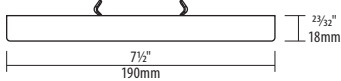

SLMT6-13W

6" SLIMLED MULTI, up to 1070 Lumens, 13 Watt,
Color Selectable
Recessed Downlighting

Job Information		
Project Name		Type
Location		
Quantity		Date
Contact/Phone		
Notes		

Features

Body

Durable airtight aluminum body with twist-and-lock trim that allows for ease and versatility. White trim included, black and brushed nickel trims sold separately.

LED Characteristics

This general application light fixture features a 13 watt LED module that maintains uniform intensity producing up to 1070 lumens; with a typical CRI of 90. CCT select switch 2700 K (default) - 5000 K color temperature.

Dimming

100%-10% dimming capability. This fixture is compatible with industry standard forward/reverse phase dimmers, TRIAC/ELV dimmers. For compatible dimmers, visit www.liteline.com/SlimLEDMulti

Beam Spread

The fixture lens provides 110° beam spread.

Mounting

Can be mounted to an industry standard

3.5"/4" octagon box (JBox / standard slab box) with minimum depth of 1.5" (40mm) via mounting holes or a compatible 6" recessed housing (retrofit kit sold separately - P-SLMT6-6CAN).

Compatible Recessed Housings

- RF601CAT series
- RF602ICAT series

LED Driver

Built-in on board driver with 120V AC input.

Quick Connect push-in terminals

"Quick connect" push-in terminals for fast and easy wiring.

Operating Temperature

-30°C~45°C (-22°F~113°F)

Environment

- Suitable for wet locations.
- Fire-rated when used in a fire-rated octagon box.
- Indoor/Outdoor rated.