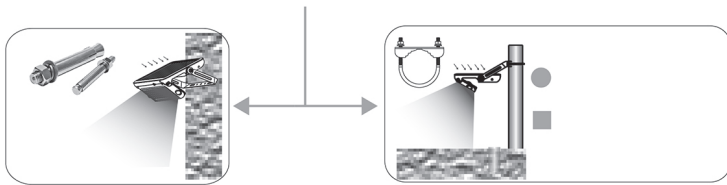

- Easy to install. No external power source required as light is powered by solar energy.
  Three working modes to choose from, sensor, dusk until dawn and constant mode with integrated auto on/off
- Illumination for up to 5 straight hours on a single charge when placed in bright, sunny areas. Total lifespan of the unit is 35,000 hours. The 10-watt LED pad and 60 LED cells provide a total of 1080 lumens making the light extremely bright
- Multi-Functional. Manufactured with sturdy aluminum bracket for mounting that adjusts 360 degrees while the light panel adjusts 135 degrees. Incorporated mounting ports for convenient placement. Mounting hardware included
- Designed with a large solar panel. Unit has a IP65 water resistance rating, making the product durable and suitable for all outdoor conditions
- Unit has Dual PIR Sensor 8M is Stand-able, Portable, Hang-able, Adjustable and Foldable. CCT 6000K. Includes Replaceable Battery: 3.7V/7200mAh