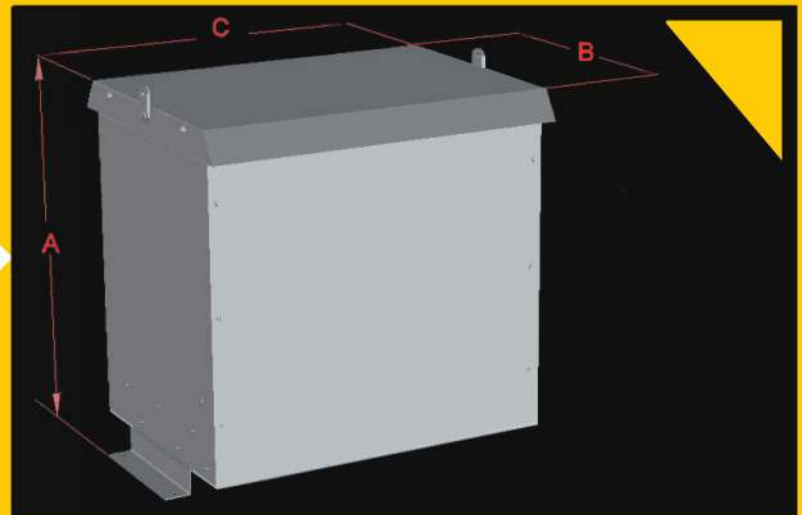

For more information visit:
www.MarcusTransformer.com
Or Call 1-800-267-7376