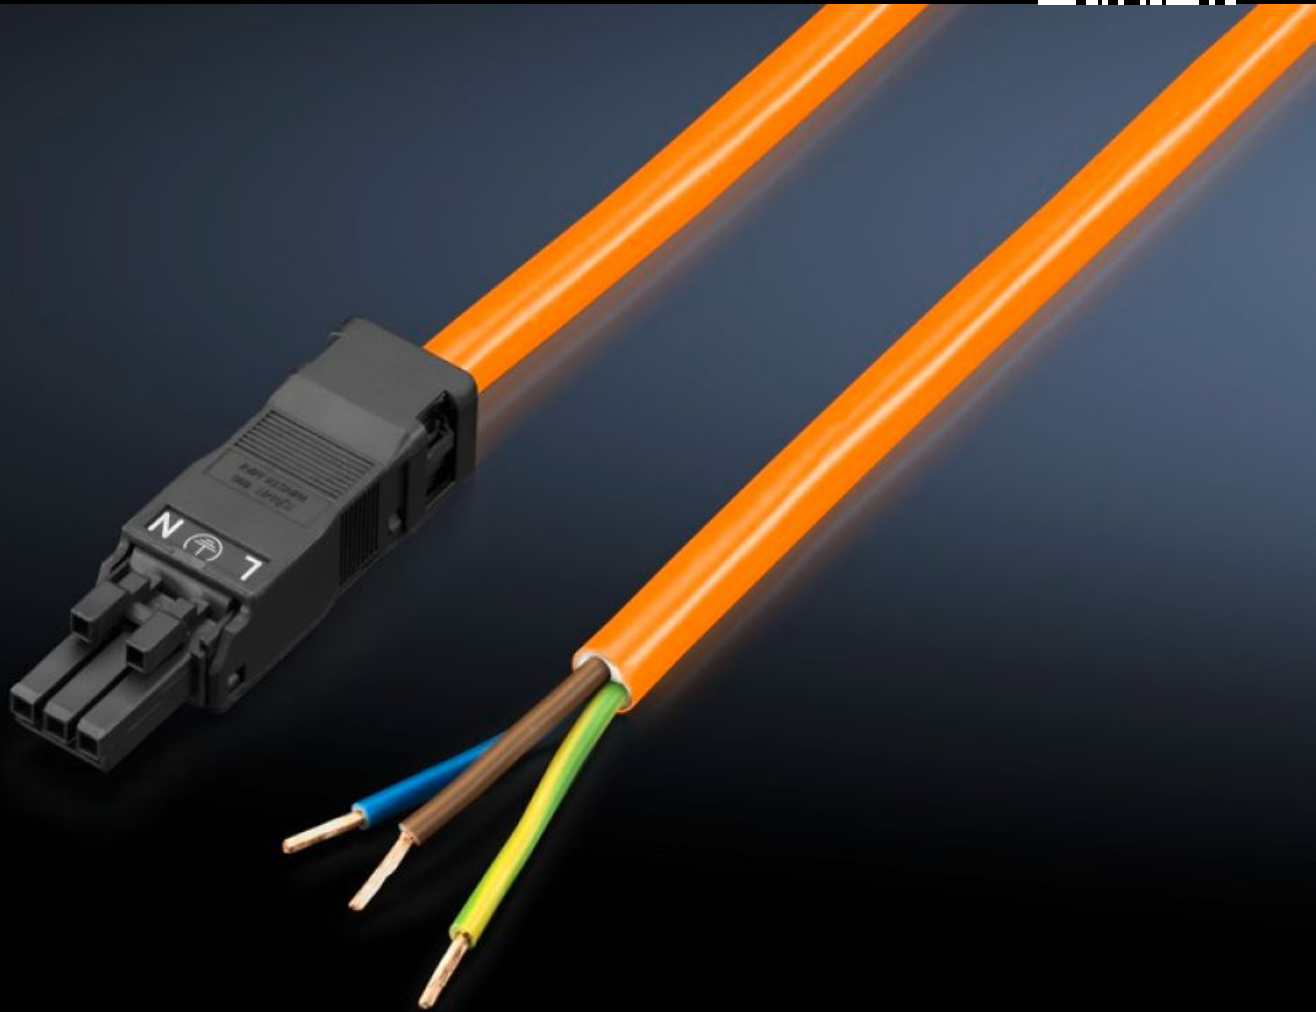

Rittal – The System.

Faster – better – everywhere.

SZ 2500.400 Connection cable

State: 23/12/2023 (Source: rittal.com/com-en)

ENCLOSURES

POWER DISTRIBUTION

CLIMATE CONTROL

IT INFRASTRUCTURE

SOFTWARE & SERVICES

FRIEDHELM LOH GROUP

SZ 2500.400 - Connection cable

For simple, time-saving connection of the LED system light.

Features

Model No.	SZ 2500.400
Design	Infeed, 3-pole (with socket, without connector)
Product description	For time-saving and simple installation of the LED system light.
Colour	Orange
Cross-section	1.5 mm ²
Length	3,000 mm
Dimensions	Length: 3,000 mm
Rated operating voltage	100 V - 240 V, 1~, 50 Hz/60 Hz
Packs of	5 pc(s).
Weight/pack	1.56 kg
Customs tariff number	85444290
EAN	4028177809093
ETIM 7.0	EC001576
ECLASS 8.0	27060402