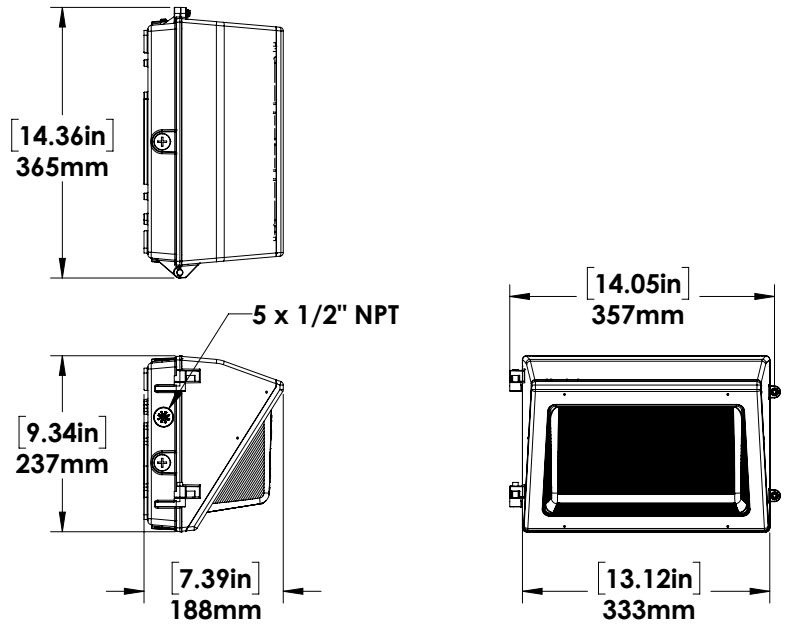

DIMENSIONS:

WP-LED

VISOR