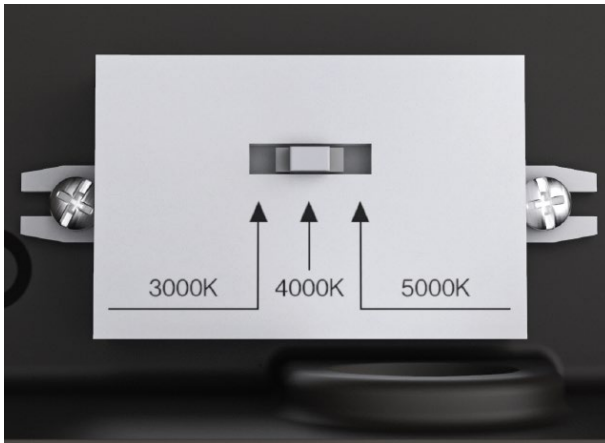

Colour Temperature Selecting Switch Inside:

Choose between 3000K, 4000K or 5000K at the time of installation.