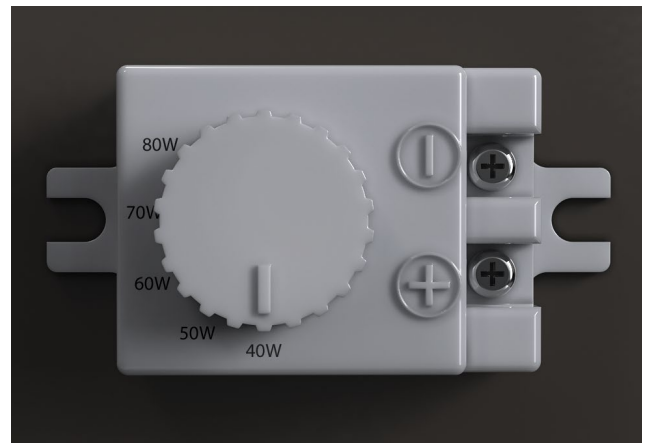

### DESCRIPTION:

A Traditional Wall Pack with the newest lighting technology. Die cast aluminum housing with side hinge and borosilicate glass.

### FEATURES:

- LED Wallpack that serves as an ideal replacement for HID wallpacks from 150W - 400W.
- Colour selectable switch inside fixture allows installer to choose between 3000K/4000K/5000K CCT on the field.
- Die cast aluminum housing with borosilicate glass lens.
- Side hinged design allows Installer to use two hands for wiring.
- Photocell, motion sensor, and 10Kv surge protector options available.

<sup>1</sup>Wattage adjustable units with 5 wattage settings.

**Colour Temperature Selecting Switch Inside:**

Choose between 3000K, 4000K or 5000K at the time of installation.

**Adjustable Wattage Version Available:**

The WP-LED80A40 can be set to 40W, 50W, 60W, 70W or 80W at the time of installation.

Standard Fixtures	Weight (lbs)
WP-LED40	7.8
WP-LED80	8.4
WP-LED80A40	8.4
WP-LED120	9.2

AMPERAGE DRAW & SURGE PROTECTION							
	Current (A)					Surge Protection (kV)	
	120V	208V	240V	277V	347V	120-277V	120-347V
WP-LED40	0.35A	0.21A	0.18A	0.16A		2kV	
WP-LED80	0.7A	0.41A	0.35A	0.31A		4kV	
WP-LED80A40	0.7A	0.41A	0.35A	0.31A	0.25A		4kV
WP-LED120	1.05A	0.61A	0.53A	0.46A	0.37A		6kV