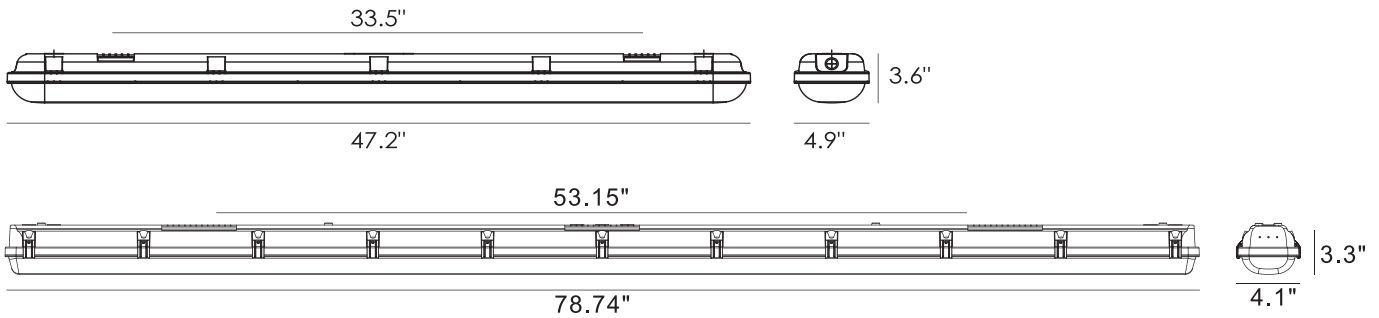

### Specifications

	4FT				8FT
Model#	J5236KLDX-DU48W3P	J5236KLDX-DU48W3P	J5236KLDX-DU48WM-347V	J5236KLDX-DU48W3P-3TS12	J5250KLEX-UF90W3P-3T
Wattage	48W/42W/36W				90W/72W/55W
Sensor	Not Available			Built-in Sensor	Not Available
Efficiency	MAX 6240Lm				MAX 11250Lm
IP Rating	IP65				
Warranty	5 Years (50000Hrs)				
Dimming	0-10V dimming				
Environment	Indoor				
Working Temperatur	-25°C-45°C				
Relative Humidity	10%-90%RH				
LIFESPAN (Hrs) <sub>L80B20 @25°C</sub>	≥50000Hrs				
CRI	>80				
CCT	4000K	5000K	3000K-4000K-5000K		
Beam Angle	110°				
Input Voltage	120-347V 50/60Hz				
Power Factor	>0.9				
Certificates	UL, FCC, DLC				

## LIGHT DISTRIBUTION TESTING PARAMETERS

## Dimensions