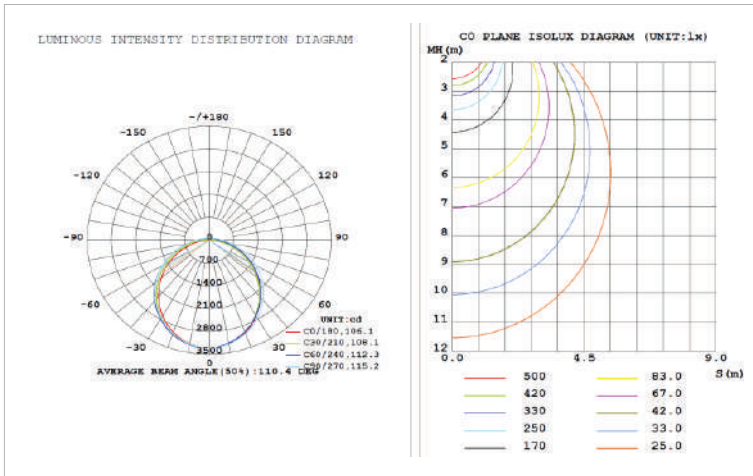

### Specifications

	4FT				8FT
Model#	J5236KLDX-DU48W3P	J5236KLDX-DU48W3P	J5236KLDX-DU48WM-347V	J5236KLDX-DU48W3P-3TS12	J5250KLEX-UF90W3P-3T
Wattage	48W/42W/36W				90W/72W/55W
Sensor	Not Available			Built-in Sensor	Not Available
Efficiency	MAX 6240Lm				MAX 11250Lm
IP Rating	IP65				
Warranty	5 Years (50000Hrs)				
Dimming	0-10V dimming				
Environment	Indoor				
Working Temperatur	-25°C-45°C				
Relative Humidity	10%-90%RH				
LIFESPAN (Hrs) <sub>L80B20 @25°C</sub>	≥50000Hrs				
CRI	>80				
CCT	4000K	5000K	3000K-4000K-5000K		
Beam Angle	110°				
Input Voltage	120-347V 50/60Hz				
Power Factor	>0.9				
Certificates	UL, FCC, DLC				

## LIGHT DISTRIBUTION TESTING PARAMETERS

## Dimensions