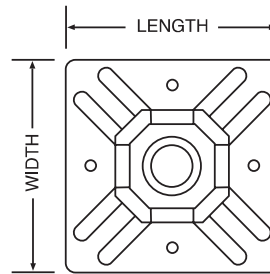

MOUNTING PADS

- **Easy Insertion of Cable Ties** lead-n-feature funnels cable ties into position and countersunk screw hole allows cable tie to easily pass over screw head
- **Saves Positioning Time** with the 4 sided entry and center screw hole

A

**PLENUM
RATING
AH-2**

Rubber Adhesive Natural & UV Black Cable Ties Mount (4Ways)

- Material with Pure Nylon 6.6, UL 94V-2,
Operation temp. -40°C~+85°C (-40°F ~+185°F)

Part no.	Colour	Width mm [Inch]	Length mm [Inch]	Screw Size	For Cable Ties width up to mm [inch]	Std. Pk. Qty.
MPNY7500C	Black	19 [3/4]	19 [3/4]	#4	3.6 [.140]	100
MPNY7509C	Natural					
MPNY7500D	Black	19 [3/4]	19 [3/4]	#4	3.6 [.140]	500
MPNY7509D	Natural					
MPNY10000C	Black	28 [1.1]	28 [1.1]	#6	4.8 [.189]	100
MPNY10009C	Natural					
MPNY10000D	Black	28 [1.1]	28 [1.1]	#6	4.8 [.189]	500
MPNY10009D	Natural					
MPNY15000C	Black	40 [1-1/2]	40 [1-1/2]	#6	9.0 [.354]	100
MPNY15009C	Natural					
MPNY15000D	Black	40 [1-1/2]	40 [1-1/2]	#6	9.0 [.354]	500
MPNY15009D	Natural					

Tolerance: .XXX = ±.005, .XX = ±.015, Fraction = ±1/32"