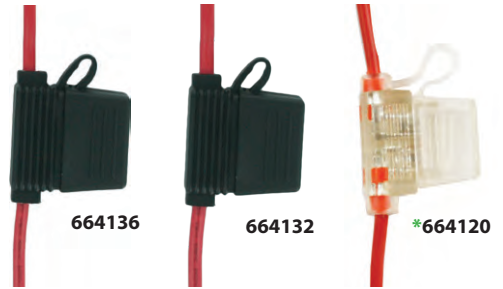

Blade Fuses

Inline Fuse Holders with Attached Cover – Standard Blade Fuses

Inline Fuse Holders with Attached Cover

2 x 6-1/2" (165mm) wire leads

GA Size	Colour of Wire	Colour of Holder	For Fuses Rated at...	1 PC/PK	25 PCS/PK	500 PCS/PK
14GA	Red	Black	1A to 25A	664136	764136	764136B
12GA	Red	Black	1A to 30A	664132	764132	764132B
12GA	Red	Clear	1A to 30A	*664120	*764120	–

Inline Fuse Holders with Attached Cover (for 80VDC Standard Blade Fuses)

2 x 6-1/2" (165mm) wire leads

GA Size	Colour of Wire	Colour of Holder	For Fuses Rated at...	1 PC/PK	25 PCS/PK
12GA	Red	Black	5A to 30A	*664115	*764115

Panel Mount Fuse Holders – Standard Blade Fuses

Panel Mount Fuse Holder

Wire lead is an 8" (203.2mm) loop. These fuse holders can be stacked.

GA Size	Colour of Wire	Colour of Holder	For Fuses Rated at...	1 PC/PK	25 PCS/PK
10GA	Orange	Black	1A to 40A	*664117	*764117

Waterproof Fuse Holder, Cover Included – Standard Blade Fuses

Waterproof Fuse Holder, Cover Included

2 x 5-1/2" (139mm) wire leads

GA Size	Colour of Wire	Colour of Holder	For Fuses Rated at...	1 PC/PK	25 PCS/PK
12GA	Red	Black	1A to 30A	664123	764123