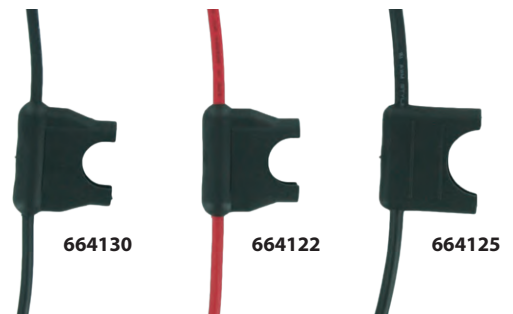

Blade Fuses

Inline Fuse Holders with Attached Cover – Standard Blade Fuses

Inline Fuse Holders with Attached Cover

2 x 6-1/2" (165mm) wire leads

GA Size	Colour of Wire	Colour of Holder	For Fuses Rated at...	1 PC/PK	25 PCS/PK	500 PCS/PK
14GA	Red	Black	1A to 25A	664136	764136	764136B
12GA	Red	Black	1A to 30A	664132	764132	764132B
12GA	Red	Clear	1A to 30A	*664120	*764120	–

Inline Fuse Holders with Attached Cover (for 80VDC Standard Blade Fuses)

2 x 6-1/2" (165mm) wire leads

GA Size	Colour of Wire	Colour of Holder	For Fuses Rated at...	1 PC/PK	25 PCS/PK
12GA	Red	Black	5A to 30A	*664115	*764115

Inline Fuse Holders – Standard Blade Fuses

Inline Fuse Holders

2 x 4-1/2" (114mm) wire leads

GA Size	Colour of Wire	Colour of Holder	For Fuses Rated at...	1 PC/PK	25 PCS/PK
14GA	Black	Black	1A to 25A	664130	764130
14GA	Red	Black	1A to 25A	664122	764122
12GA	Black	Black	1A to 30A	664125	764125

Panel Mount Fuse Holders – Standard Blade Fuses

Panel Mount Fuse Holder

Wire lead is an 8" (203.2mm) loop. These fuse holders can be stacked.

GA Size	Colour of Wire	Colour of Holder	For Fuses Rated at...	1 PC/PK	25 PCS/PK
10GA	Orange	Black	1A to 40A	*664117	*764117