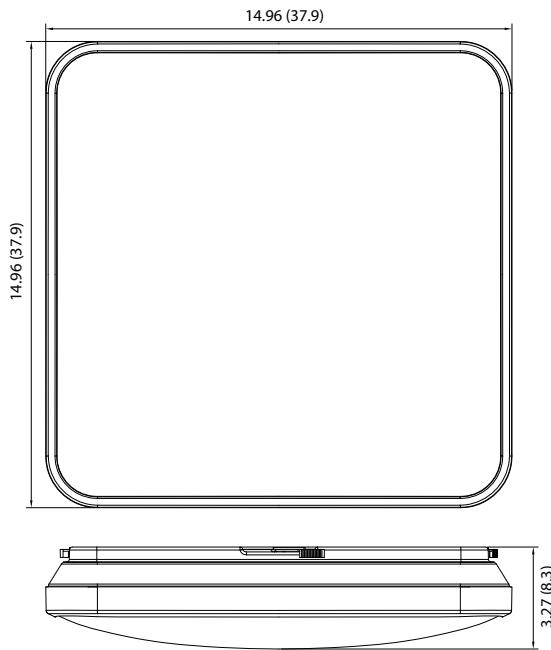

FMLSQ Switchable White LED Low Profile Square Flush Mount

1.5" Square Nightlight Flush Mount with Interchangeable Trim

Project:
Fixture Type:
Location:
Contact/Phone:

FMLSQ Series

**FMLSQ 15IN
Black Trim**

**FMLSQ 15IN
White Trim**

Nightlight Mode

Dimensions

Product Features

The square low profile 1.5in. LED Flush Mount with integrated Nightlight feature is the perfect combination of modern design and innovative LED technology. A white and black trim ring included to interchange the design to compliment any decor. An integrated 5CCT switch (2700K/3000K/4000K/5000K) allows the end user to fine-tune the feel of their space to insure the right amount of light. The Nightlight feature, by toggling the switch, illuminates a soft Amber glow around the fixture providing warm ambient lighting.