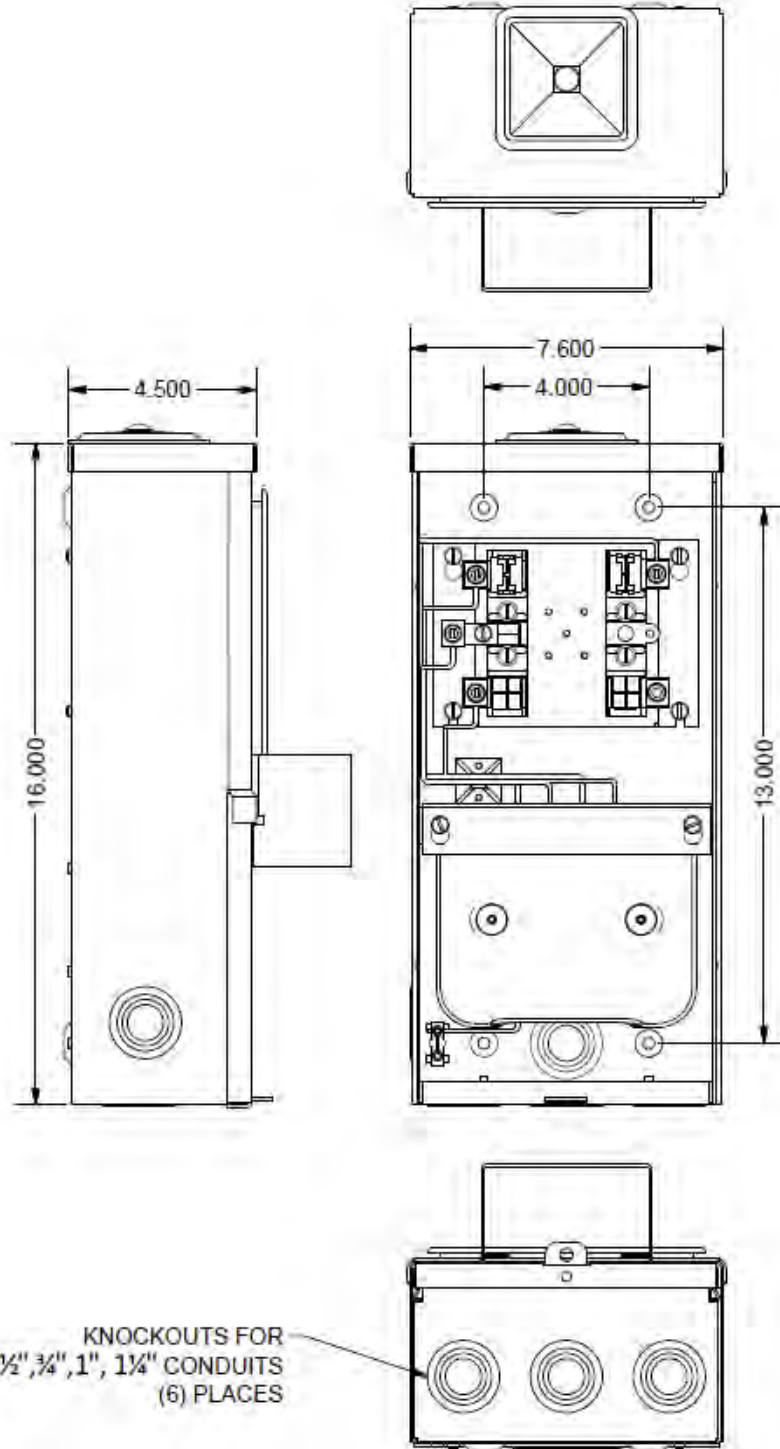

## Compact 20A Transformer rated meter socket

TSU5C-H1C  
(with cover)

TSU5C-H1C  
(without cover)

### Designed for Hydro One!

A new version of our single phase, three wire, 5 jaw meter socket, now comes complete with a compact enclosure. We have two styles available. One style is available with a wired test switch and the other is without a wired test switch. This meter socket is in a Type 3R rated enclosure and is suitable for overhead and underground application.

Description	Catalogue Number	
	TSU5-H1C	TSU5C
Voltage (V)	120/240V	120/240V
UPC	621037005303	621037005471
Amperes (A)	20A	20A
Poles	1PH 3Wire	1PH 3Wire
Frequency (Hz)	60	60
CSA Listed	Yes	Yes
Enclosure	Type 3R (outdoor)	Type 3R (outdoor)
Type	Complete with Hyrdo One approved test switch	None
Size (Inches)	16" x 7.6" x 4.5"	16" x 7.6" x 4.5"

## Dimensions