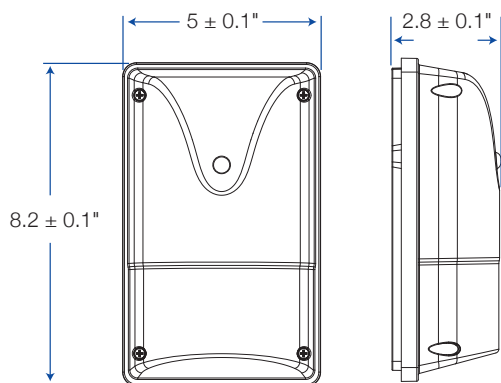

TECHNICAL DATA

LIGHT SPECIFICATIONS

Efficacy	125.27 lm/W
CCT	3000K/4000K/5000K
CRI	82
Beam Angle	100°
Dimmable	0-10V
L70 Life	>54,000 hrs
Warranty	10-year

LUMEN OUTPUT			
	3000K	4000K	5000K
10W	1322 lm	1394 lm	1437 lm
15W	1898 lm	2023 lm	2058 lm
20W	2557 lm	2729 lm	2749 lm

APPROVALS & LISTINGS

cUL	E482965
DLC Premium	S-0P4MJU

DIMENSIONAL DRAWINGS (IN)

ELECTRICAL

Wattage	10W/15W/20W
Voltage	120-347V
Current	0.25A
Surge Protection	2.5kV
Auxiliary Output	N/A
Power Factor	0.9
THD	15%
Operating Temp	-40 to 50°C

CONSTRUCTION

Cord Whip	11.8"
Housing	Die-Cast Aluminum
Lens	Polycarbonate
Finish	Powder Coated
Finish Colour	Bronze
IP Rating	IP65

DIMENSIONS AND WEIGHTS

Fixture Weight	1.54 lbs
Fixture Dimensions	8.2 x 2.8 x 5 in
Carton Qty	1
Carton Weight	1.7 lbs
Carton Dimensions	8.6 x 3.2 x 5.3 in
Master Carton Qty	10
Master Carton Weight	19.86 lbs
Master Carton Dimensions	16.4 x 11.2 x 9.4 in