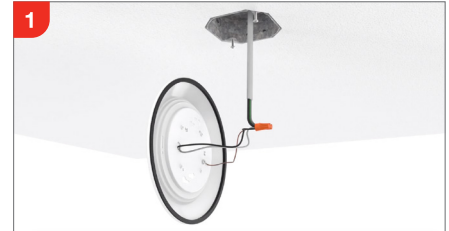

Fast & Easy Installation

The Juno® SlimBasics™ JSBT pairs perfectly with an industry standard JBOX for new construction or retrofit over an existing box to upgrade the look of the space. It's wet location listing makes it great for bathrooms, patios, entryways and porches.

Ordering Information				Ordering Example: JSBT 6IN 30K 90CRI WL MW			
Static Solutions		Size	Color Temperature	CRI	Wet Location	Color Finish	
JSBT	Juno Slim Tapered Disk Light	4IN 4 inch	27K 2700K	90CRI 90+ CRI	WL Wet Location	MW Matte White	
		6IN 6 inch	30K 3000K				

Ordering Information				Ordering Example: JSBT 6IN SWW2 90CRI WL MW			
Switchable Solutions		Size	Switchable White Color Temperature	CRI	Wet Location	Color Finish	
JSBT	Juno Slim Tapered Disk Light	4IN 4 inch	SWW2 3000K / 4000K / 5000K	90CRI 90CRI	WL Wet Location	MW Matte White	
		6IN 6 inch					

Ordering Information				Ordering Example: JSBT 6IN SWW2 90CRI PIR MW			
Switchable + Motion Sensor Solution		Size	Switchable White Color Temperature	CRI	Sensor	Color Finish	
JSBT	Juno Slim Tapered Disk Light	6IN 6 inch	SWW2 3000K / 4000K / 5000K	90CRI 90CRI	PIR	MW Matte White