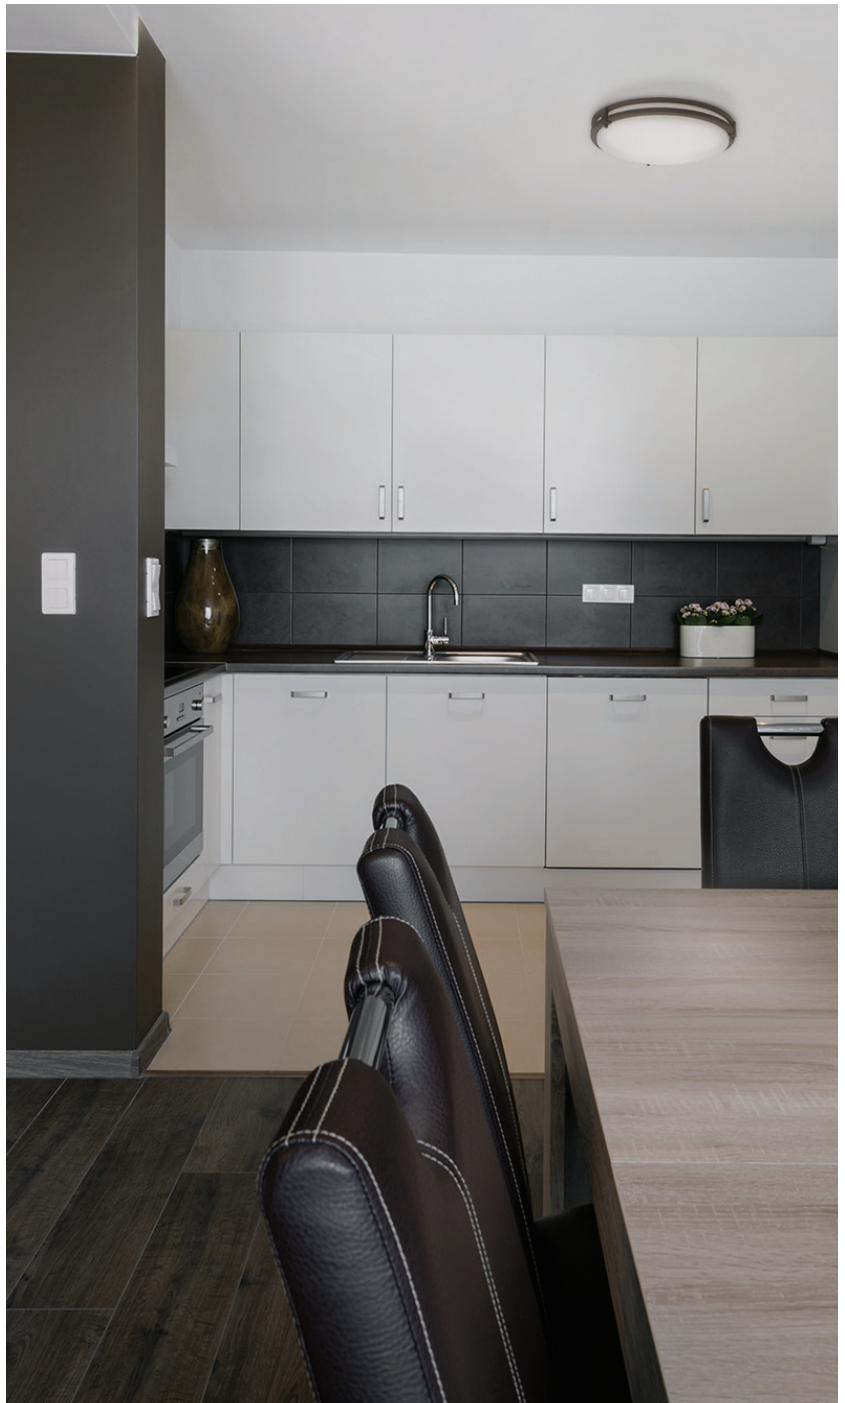

Traditional Re-inspired
LED Flush Mount Lighting
on a whole new level

New generation, LED flush mount lighting solutions from Lithonia Lighting® excel in style, performance and value. Easy to install and no lamp required, our new LED flush mount lighting gives you as much as 50,000 hours of light and **energy savings of up to 84%***. From homes to hotels, restaurants to office spaces, these competitively-priced LED fixtures bring remarkable energy savings and inviting, **uniform illumination to** a wide range of residential and light commercial applications — **from a brand you trust.**

*Cost based on 8hrs. of operation at 0.13 KWH.

www.lithonia.com

Benefits and Features

- **Versatile style** — low-profile, transitional designs can mount to the wall or ceiling
- **Dimmable** — down to 10% of output using standard triac dimmer
- **Instant on** — AC-driven LED boards have zero inrush
- **Easy-to-operate** — ability to put multiple fixtures on a single dimmer/circuit
- **Installer-friendly** — compatible with all standard boxes; installation hardware is included
- **Peace-of-mind** — long life output eliminates routine maintenance; perfect for 24/7 applications