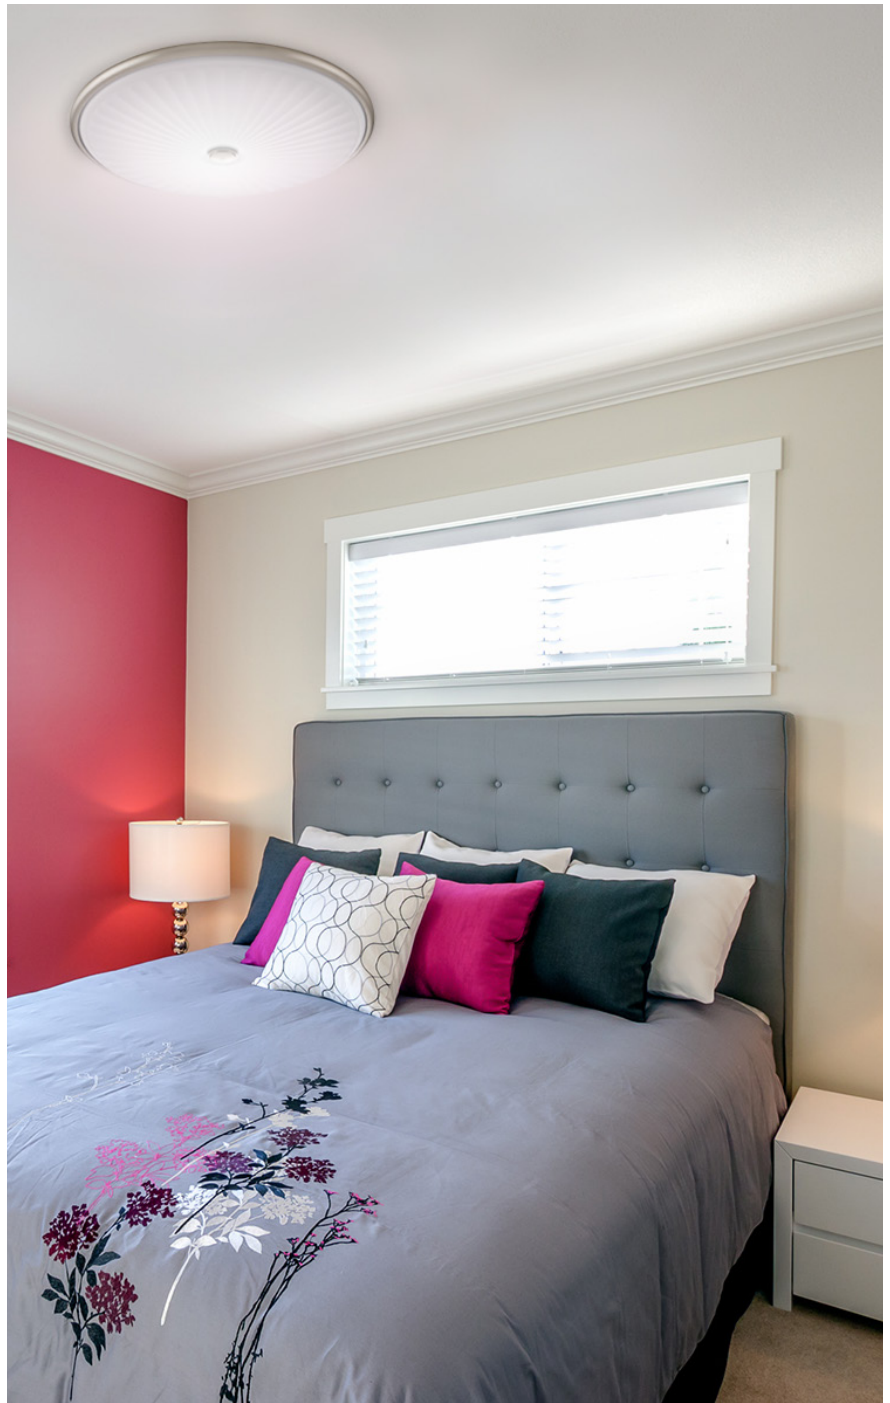

Traditional Re-inspired
LED Flush Mount Lighting
on a whole new level

New generation, LED flush mount lighting solutions from Lithonia Lighting® excel in style, performance and value. Easy to install and no lamp required, our new LED flush mount lighting gives you as much as 50,000 hours of light and **energy savings of up to 84%***. From homes to hotels, restaurants to office spaces, these competitively-priced LED fixtures bring remarkable energy savings and inviting, **uniform illumination to** a wide range of residential and light commercial applications — **from a brand you trust.**

*Cost based on 8hrs. of operation at 0.13 KWH.

www.lithonia.com

Benefits and Features

- **Versatile style** — low-profile, transitional designs can mount to the wall or ceiling
- **Dimmable** — down to 10% of output using standard triac dimmer
- **Instant on** — AC-driven LED boards have zero inrush
- **Easy-to-operate** — ability to put multiple fixtures on a single dimmer/circuit
- **Installer-friendly** — compatible with all standard boxes; installation hardware is included
- **Peace-of-mind** — long life output eliminates routine maintenance; perfect for 24/7 applications