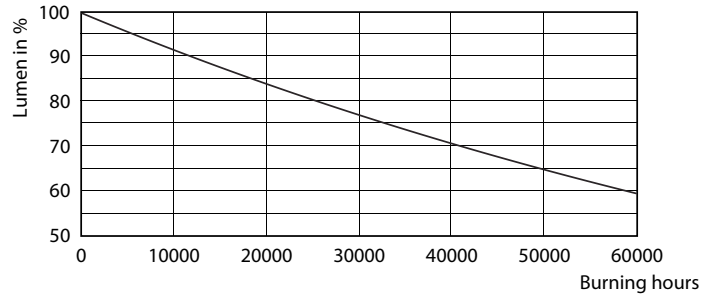

LED PAR38

Lifetime

Life Expectancy Diagram - 17PAR38/EXPERTCOLOR RETAIL/F25/930/DIM B

Lumen Maintenance Diagram - 17PAR38/EXPERTCOLOR RETAIL/F25/930/DIM B