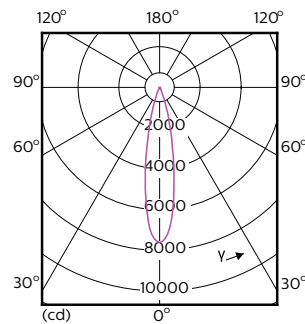

Light Distribution Diagram - 17PAR38/EXPERTCOLOR RETAIL/F25/930/DIM
B