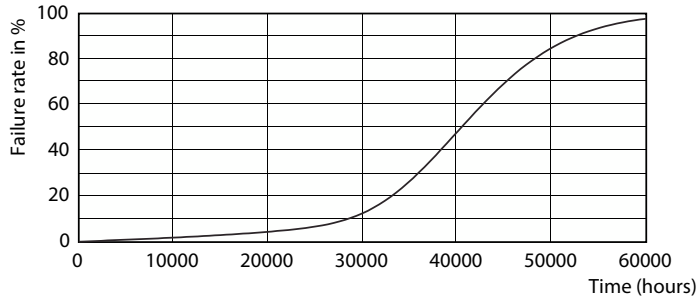

LED PAR38

Lifetime

Life Expectancy Diagram - 17PAR38/EXPERTCOLOR RETAIL/F25/930/DIM B

Lumen Maintenance Diagram - 17PAR38/EXPERTCOLOR RETAIL/F25/930/DIM B