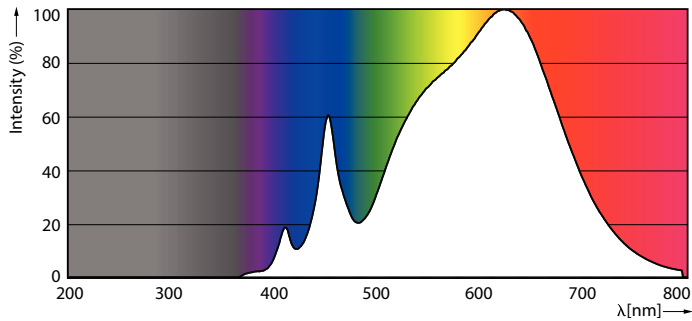

Photometric data

Spectral Power Distribution Colour - 17PAR38/EXPERTCOLOR RETAIL/
F25/930/DIM B