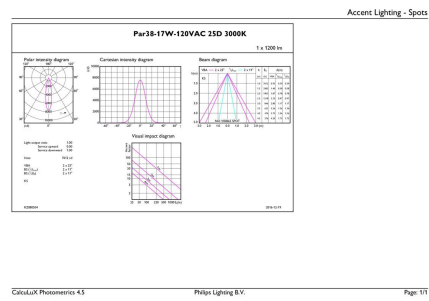

Accent Lighting Spots - 17PAR38/EXPERTCOLOR RETAIL/F25/930/DIM B