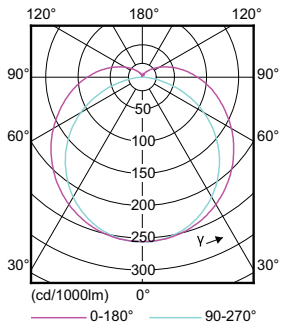

InstantFit (UL Type-A) T5

Photometric data

Light Distribution Diagram - 24T5HO/46-850/IF35/P/DIM 10/1