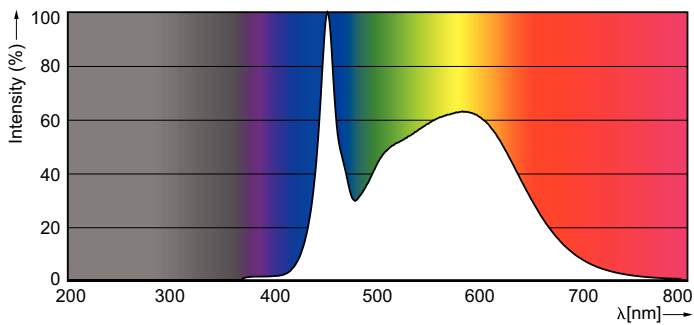

Photometric data

General uniform lighting - 24T5HO/46-850/IF35/P/DIM 10/1

Spectral Power Distribution Colour - 24T5HO/46-850/IF35/P/DIM 10/1