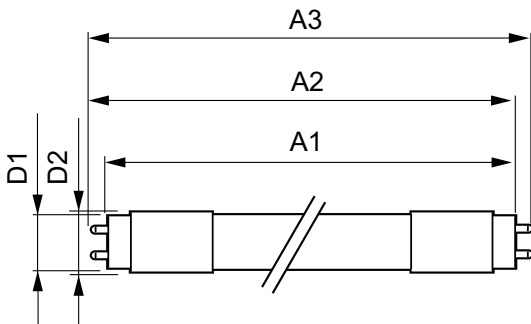

### Product data

General Information		Color rendering index (CRI)		82
Cap-Base	G5 [G5]	LLMF At End Of Nominal Lifetime (Nom)		70 %
Nominal lifetime	50,000 hour(s)	Operating and Electrical		
Switching Cycle	50,000	Line Frequency	40000-80000 Hz	
Lighting Technology	LED	Input Frequency	40000-80000 Hz	
EU RoHS compliant	Yes	Power Consumption	24 W	
Light Technical		Lamp Current (Max)	600 mA	
Color Code	850 [CCT of 5000K]	Lamp Current (Min)	400 mA	
Beam Angle (Nom)	140 degree(s)	Wattage Equivalent	54 W	
Luminous Flux	3,500 lumen	Starting Time (Nom)	0.5 s	
Color Designation	Daylight	Warm-up time to 60% light	0.5 s	
Correlated Color Temperature (Nom)	5000 K	Power Factor (Fraction)	0.9	
Luminous Efficacy (rated) (Nom)	145.00 lm/W	Voltage (Nom)	39-64 V	
Color Consistency	<5			

# InstantFit (UL Type-A) T5

UL Type	UL Type A
<b>Temperature</b>	
Ambient temperature range	-20 °C to 45 °C
T-Case Maximum (Nom)	45 °C
<b>Controls and Dimming</b>	
Dimmable	Yes
<b>Mechanical and Housing</b>	
Bulb Finish	Frosted
Bulb Material	Plastic
Product Length	1,200 mm
Bulb Shape	T5
<b>Approval and Application</b>	
Energy Saving Product	Yes
Approval Marks	UL certificate RoHS compliance DLC compliance

Energy Consumption kWh/1000 h	- kWh
Energy Certifications	DLC Standard
<b>Application Conditions</b>	
can it be used in closed luminaires	Yes
<b>Product Data</b>	
Order product name	24T5HO/46-850/IF35/P/DIM 10/1
Order code	929001284004
Numerator - Quantity Per Pack	1
Numerator - Packs per outer box	10
Material Nr. (12NC)	929001284004
Full product name	24T5HO/46-850/IF35/P/DIM 10/1
EAN/UPC - Case	50046677467154
EAN/UPC - Product/Case	046677467159

## Dimensional drawing

Product	D1	D2	A1	A2	A3
24T5HO/46-850/IF35/P/DIM 10/1	15.2 mm	17.8 mm	1,147.8 mm	1,154.9 mm	1,162 mm