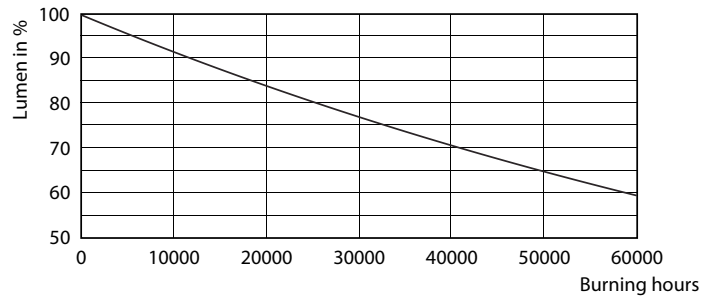

LED PAR30 S/L

Lifetime

Life Expectancy Diagram - 12PAR30L/EXPERTCOLOR RETAIL/F25/930/DIM

Lumen Maintenance Diagram - 12PAR30L/EXPERTCOLOR RETAIL/
F25/930/DIM