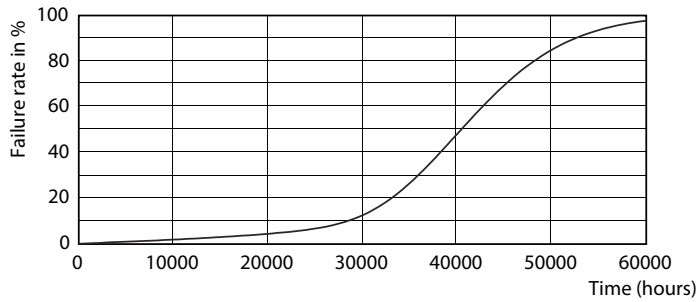

LED PAR30 S/L

Lifetime

Life Expectancy Diagram - 12PAR30L/EXPERTCOLOR RETAIL/F25/930/DIM

Lumen Maintenance Diagram - 12PAR30L/EXPERTCOLOR RETAIL/
F25/930/DIM