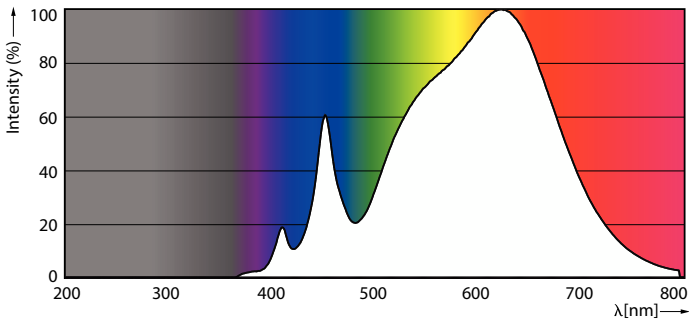

Photometric data

Spectral Power Distribution Colour - 12PAR30L/EXPERTCOLOR RETAIL/
F25/930/DIM