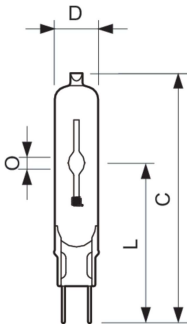

MasterColor CDM-TC T4 Elite

MASTERColor CDM-TC Elite 35W/930 G8.5

Philips MasterColor CDM Evolution 3000K Tubular Single-Ended. T4 Lamp is the next evolution of MasterColor.

Warnings and Safety

- R "WARNING: These lamps can cause serious skin burn and eye inflammation from short wave ultraviolet radiation if outer envelope of the lamp is broken or punctured. Do not use where people will remain for more than a few minutes unless adequate shielding or other safety precautions are used. Certain lamps that will automatically extinguish when the outer envelope is broken or punctured are commercially available." This lamp complies with FDA radiation performance standard 21 CFR subchapter J. (USA:21 CFR 1040.30 Canada: SOR/DORS/80-381)

Product data

General Information		Voltage (Nom)	
Cap-Base	G8.5 [G8.5]		85 V
Operating Position	UNIVERSAL [Any or Universal (U)]		85 V
Life to 50% Failures (Nom)	20,000 hour(s)	Controls and Dimming	
Light Technical		Dimmable	No
Color Code	930 [CCT of 3000K]	Mechanical and Housing	
Color Designation	Warm White (WW)	Bulb Finish	Clear
Chromaticity Coordinate X (Nom)	0.435	Bulb Shape	T14 [T 14 mm]
Chromaticity Coordinate Y (Nom)	0.396	Approval and Application	
Correlated Color Temperature (Nom)	3000 K	Mercury (Hg) Content (Nom)	4.7 mg
Luminous Efficacy (rated) (Nom)	102 lm/W	Energy Consumption kWh/1000 h	43 kWh
Color rendering index (CRI)	90	Product Data	
Operating and Electrical		Order product name	MASTERColor CDM-TC Elite 35W/930 G8.5
Power Consumption	39.1 W		

EAN/UPC - Case	50046677409161
EAN/UPC - Product/Case	046677409166

Dimensional drawing

Product	D (max)	O	L (min)	L (max)	L	C (max)
MASTERCOLOR CDM-TC Elite 35W/930 G8.5	15 mm	4.8 mm	51 mm	53 mm	52 mm	85 mm