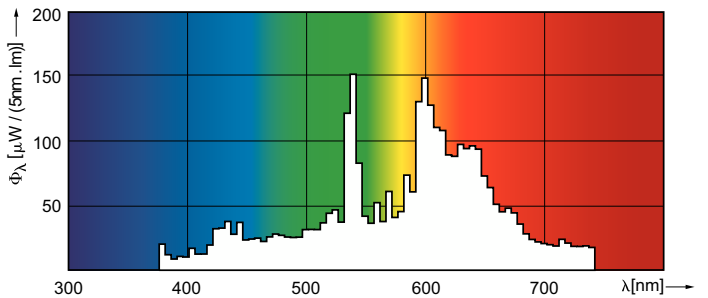

Photometric data

Light Distribution Diagram - MASTERColor CDM-TC Elite 35W/930 G8.5

Spectral Power Distribution Colour - MASTERColor CDM-TC Elite 35W/930 G8.5