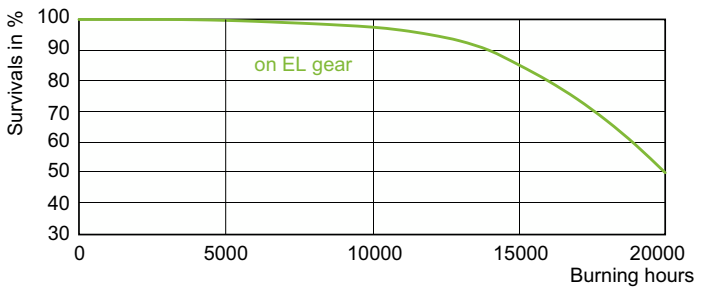

Lifetime

Lumen Maintenance Diagram - MASTERColor CDM-TC Elite 35W/930 G8.5

Life Expectancy Diagram - MASTERColor CDM-TC Elite 35W/930 G8.5