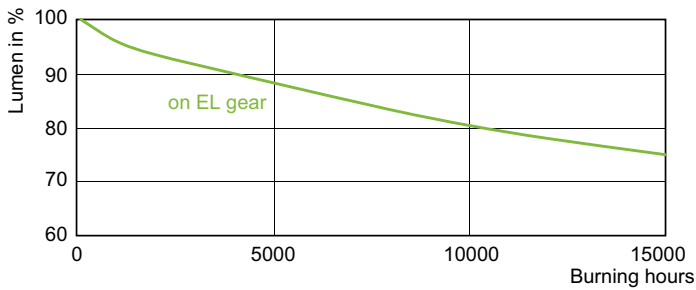

Lifetime

Lumen Maintenance Diagram - MASTERColor CDM-TC Elite 35W/930 G8.5

Life Expectancy Diagram - MASTERColor CDM-TC Elite 35W/930 G8.5