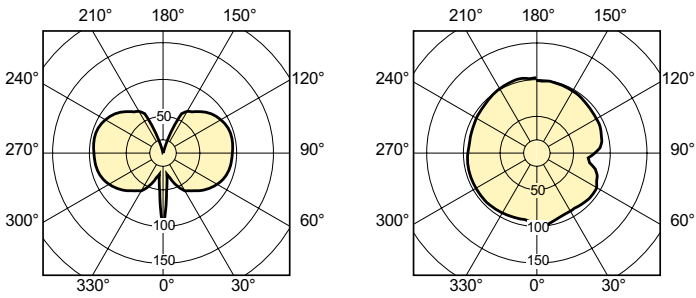

Photometric data

Light Distribution Diagram - MASTERColor CDM-TC Elite 35W/930 G8.5

Spectral Power Distribution Colour - MASTERColor CDM-TC Elite 35W/930 G8.5