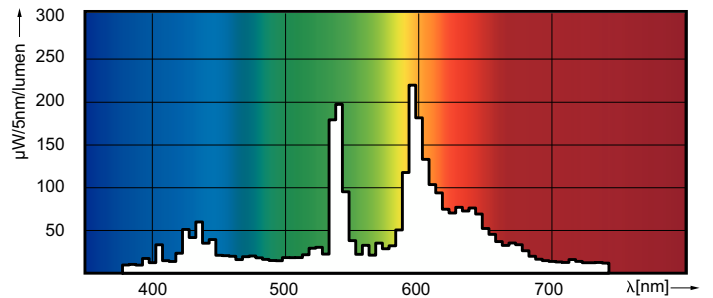

Light Distribution Diagram - MC CDM-Tm Elite Mini 20W/830 GU6.5 1CT

Spectral Power Distribution Colour - MC CDM-Tm Elite Mini 20W/830 GU6.5 1CT