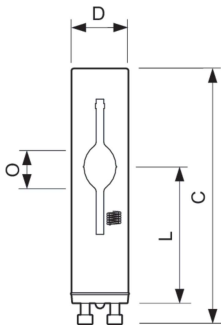

### Product data

General Information		Color rendering index (CRI)	
Cap-Base	GU6.5 [GU6.5]		84
Operating Position	UNIVERSAL [Any or Universal (U)]	Operating and Electrical	
Life to 50% Failures (Nom)	20,000 hour(s)	Power Consumption	20.1 W
Light Technical		Voltage (Nom)	95 V
Color Code	830 [CCT of 3000K]	Voltage (Nom)	95 V
Color Designation	Warm White (WW)	Controls and Dimming	
Chromaticity Coordinate X (Nom)	0.436	Dimmable	No
Chromaticity Coordinate Y (Nom)	0.396	Mechanical and Housing	
Correlated Color Temperature (Nom)	3000 K	Bulb Finish	Clear
Luminous Efficacy (rated) (Nom)	90 lm/W		

## Dimensional drawing

Product	D (max)	D	O	L (min)	L (max)	L	C (max)
MC CDM-Tm Elite Mini 20W/830 GU6.5 1CT	13.3 mm	0.5 inch	3.4 mm	28 mm	32 mm	30 mm	56.7 mm