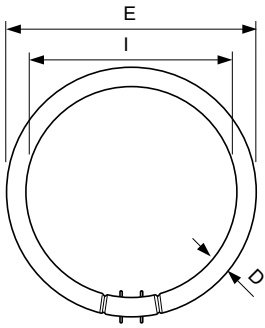

### Product data

General Information		Lamp Current (Nom)	
Cap-Base	2GX13 [2GX13]	0.300 A	
Flux measurement reference	Sphere	Controls and Dimming	
<b>Light Technical</b>		Dimmable	Yes
Color Code	830 [CCT of 3000K]	Mechanical and Housing	
Luminous Flux	1,800 lumen	Bulb Shape	C-T5 [C-T5 16 mm]
Color Designation	Warm White (WW)	Approval and Application	
Chromaticity Coordinate X (Nom)	0.44	Energy Efficiency Class	G
Chromaticity Coordinate Y (Nom)	0.403	Mercury (Hg) Content (Max)	4 mg
Correlated Color Temperature (Nom)	3000 K	Mercury (Hg) Content (Nom)	4 mg
Luminous Efficacy (rated) (Nom)	82 lm/W	Energy Consumption kWh/1000 h	24 kWh
Color rendering index (CRI)	81	EPREL Registration Number	423618
<b>Operating and Electrical</b>		Product Data	
Power Consumption	23.5 W	Full product code	871150064095625

# MASTER TL5 Circular

Order product name	MASTER TL5 Circular 22W/830 1CT/10
Order code	927965083013
Numerator - Quantity Per Pack	1
Numerator - Packs per outer box	10
Material Nr. (12NC)	927965083013

Full product name	MASTER TL5 Circular 22W/830 1CT/10
EAN/UPC - Case	8711500640963
EAN/UPC - Product/Case	8711500640956

## Dimensional drawing

Product	D (max)	D (min)	E (min)	E (max)	I (min)	I (max)
MASTER TL5 Circular 22W/830 1CT/10	18 mm	14 mm	220 mm	230 mm	187 mm	197 mm

## Photometric data

Spectral Power Distribution Colour - MASTER TL5 Circular 22W/830 1CT/10