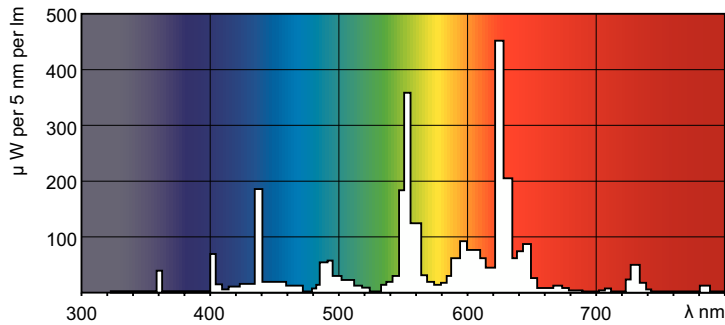

### Product data

General Information		Lamp Current (Nom)	
Cap-Base	2GX13 [2GX13]	0.300 A	
Flux measurement reference	Sphere	Controls and Dimming	
<b>Light Technical</b>		Dimmable	Yes
Color Code	830 [CCT of 3000K]	Mechanical and Housing	
Luminous Flux	1,800 lumen	Bulb Shape	C-T5 [C-T5 16 mm]
Color Designation	Warm White (WW)	Approval and Application	
Chromaticity Coordinate X (Nom)	0.44	Energy Efficiency Class	G
Chromaticity Coordinate Y (Nom)	0.403	Mercury (Hg) Content (Max)	4 mg
Correlated Color Temperature (Nom)	3000 K	Mercury (Hg) Content (Nom)	4 mg
Luminous Efficacy (rated) (Nom)	82 lm/W	Energy Consumption kWh/1000 h	24 kWh
Color rendering index (CRI)	81	EPREL Registration Number	423618
<b>Operating and Electrical</b>		Product Data	
Power Consumption	23.5 W	Full product code	871150064095625

# MASTER TL5 Circular

Order product name	MASTER TL5 Circular 22W/830 1CT/10
Order code	927965083013
Numerator - Quantity Per Pack	1
Numerator - Packs per outer box	10
Material Nr. (12NC)	927965083013

Full product name	MASTER TL5 Circular 22W/830 1CT/10
EAN/UPC - Case	8711500640963
EAN/UPC - Product/Case	8711500640956

## Dimensional drawing

Product	D (max)	D (min)	E (min)	E (max)	I (min)	I (max)
MASTER TL5 Circular 22W/830 1CT/10	18 mm	14 mm	220 mm	230 mm	187 mm	197 mm

## Photometric data

Spectral Power Distribution Colour - MASTER TL5 Circular 22W/830 1CT/10