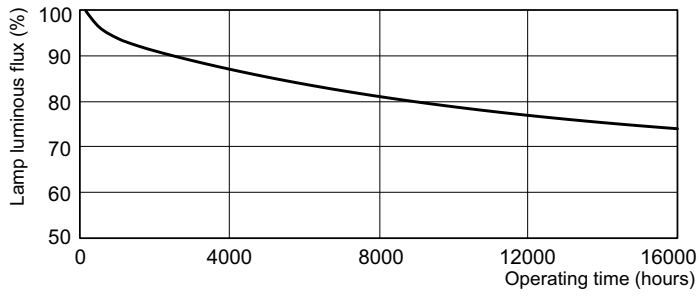

MASTER TL5 Circular

Lifetime

Lumen Maintenance Diagram - MASTER TL5 Circular 22W/830 1CT/10