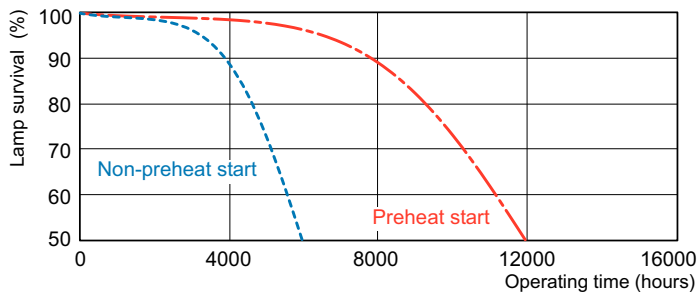

Lifetime

Life Expectancy Diagram - MASTER TL5 Circular 22W/830 1CT/10