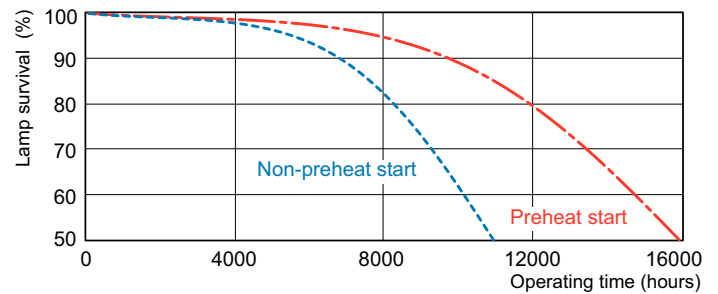

Life Expectancy Diagram - MASTER TL5 Circular 22W/830 1CT/10