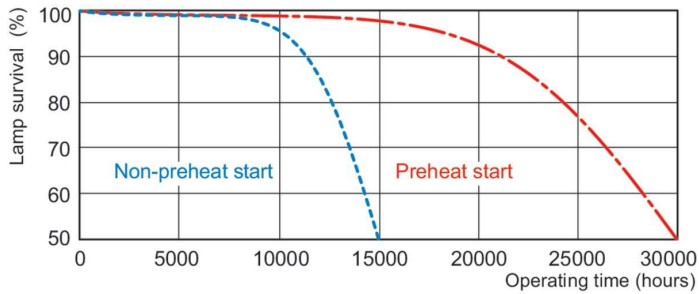

Lifetime

Life Expectancy Diagram - F54T5/865/HO/ALTO 40PK