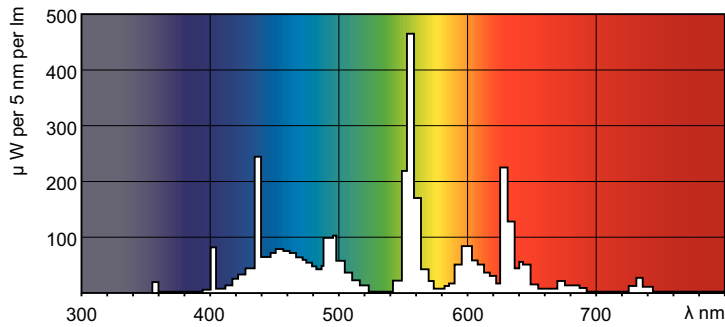

### Product data

General Information	
Cap-Base	G5 [G5]
Features	HO Alto® [High Output Alto]
Light Technical	
Color Code	865 [CCT of 6500K]
Luminous Flux	4,650 lumen
Color Designation	Cool Daylight
Correlated Color Temperature (Nom)	6300 K
Luminous Efficacy (rated) (Nom)	77 lm/W
Color rendering index (CRI)	82
Operating and Electrical	
Power Consumption	54.1 W
Lamp Current (Nom)	0.455 A
Controls and Dimming	
Dimmable	Yes

## Photometric data

Spectral Power Distribution Colour - F54T5/865/HO/ALTO 40PK