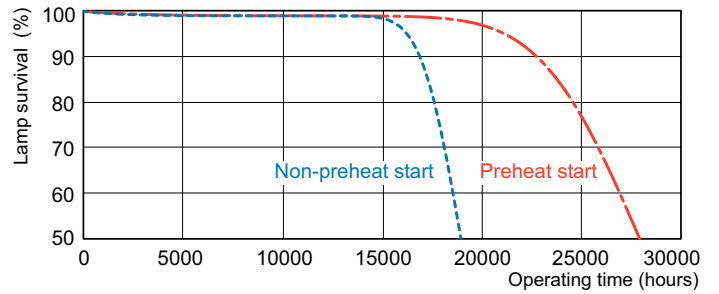

Life Expectancy Diagram - F54T5/865/HO/ALTO 40PK