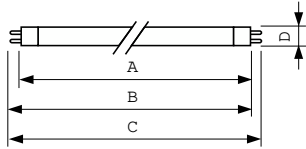

## Dimensional drawing

Product	D (max)	A (max)	B (max)	B (min)	C (max)
F54T5/865/HO/ALTO 40PK	17 mm	1,149.0 mm	1,156.1 mm	1,153.7 mm	1,163.2 mm