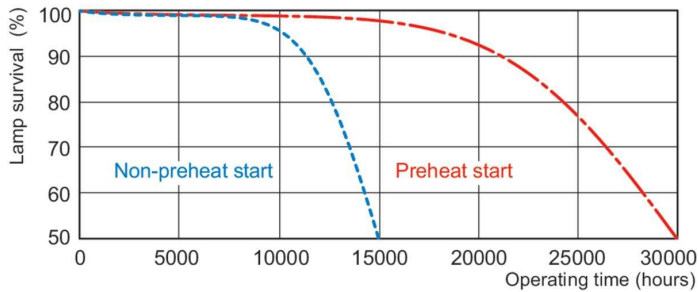

Lifetime

Life Expectancy Diagram - F54T5/850/HO/ALTO TG