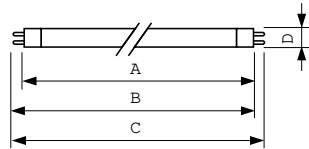

### Product data

General Information		Controls and Dimming	
Cap-Base	G5 [G5]	Dimmable	Yes
Features	HO Alto® [High Output Alto]		
Light Technical		Mechanical and Housing	
Color Code	850 [CCT of 5000K]	Bulb Shape	T5 [16 mm (T5)]
Luminous Flux	4,800 lumen		
Color Designation	Daylight	Approval and Application	
Correlated Color Temperature (Nom)	5000 K	Mercury (Hg) Content (Nom)	1.4 mg
Luminous Efficacy (rated) (Nom)	80 lm/W		
Color rendering index (CRI)	82	Product Data	
Operating and Electrical		Order product name	F54T5/850/HO/ALTO TG
Power Consumption	54.1 W	Order code	927893185001
Lamp Current (Nom)	0.455 A	Numerator - Quantity Per Pack	1
		Numerator - Packs per outer box	40
		Material Nr. (12NC)	927893185001
		Full product name	F54T5/850/HO/ALTO TG

## Dimensional drawing

Product	D (max)	A (max)	B (max)	B (min)	C (max)
F54T5/850/HO/ALTO TG	17 mm	1,149.0 mm	1,156.1 mm	1,153.7 mm	1,163.2 mm