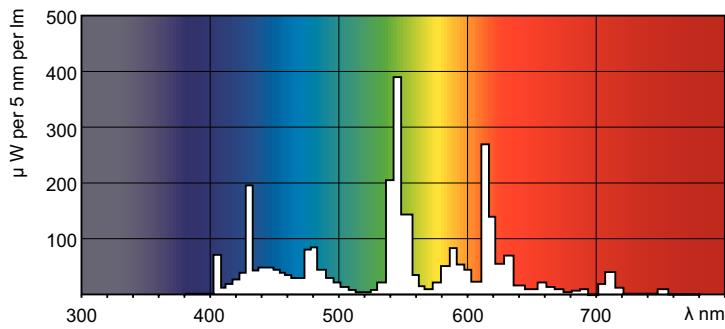

### Product data

General Information		Controls and Dimming	
Cap-Base	G5 [G5]	Dimmable	Yes
Features	HO Alto® [High Output Alto]		
Light Technical		Mechanical and Housing	
Color Code	850 [CCT of 5000K]	Bulb Shape	T5 [16 mm (T5)]
Luminous Flux	4,800 lumen		
Color Designation	Daylight	Approval and Application	
Correlated Color Temperature (Nom)	5000 K	Mercury (Hg) Content (Nom)	1.4 mg
Luminous Efficacy (rated) (Nom)	80 lm/W		
Color rendering index (CRI)	82	Product Data	
Operating and Electrical		Order product name	F54T5/850/HO/ALTO TG
Power Consumption	54.1 W	Order code	927893185001
Lamp Current (Nom)	0.455 A	Numerator - Quantity Per Pack	1
		Numerator - Packs per outer box	40
		Material Nr. (12NC)	927893185001
		Full product name	F54T5/850/HO/ALTO TG

## Photometric data

Spectral Power Distribution Colour - F54T5/850/HO/ALTO TG