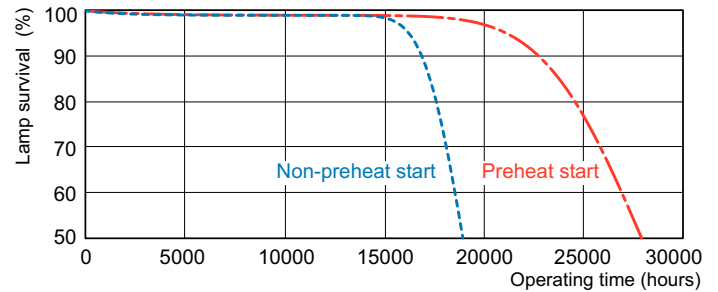

Life Expectancy Diagram - F54T5/850/HO/ALTO TG