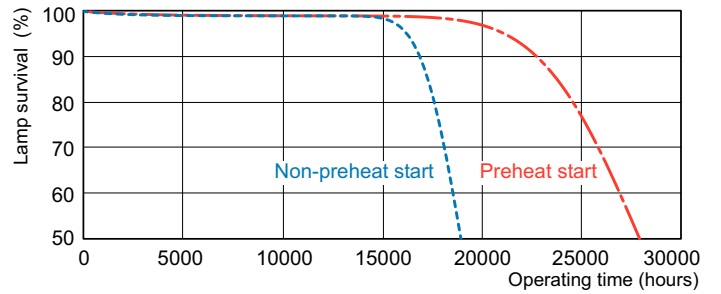

Life Expectancy Diagram - 24W/841 Min Bipin T5 HO ALTO UNP

Life Expectancy Diagram - 24W/841 Min Bipin T5 HO ALTO UNP