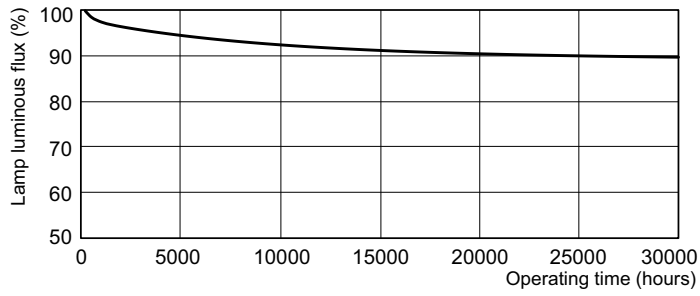

T5 High Output

24W/841 Min Bipin T5 HO ALTO UNP

Philips T5 HO lamps are environmentally-responsible, ultra-slim and have extraordinary light output and longer life.

Product data

General Information	
Cap-Base	G5 [G5]
Features	HO Alto® [High Output Alto]
Light Technical	
Color Code	841 [CCT of 4100K]
Luminous Flux	1,950 lumen
Color Designation	Cool White (CW)
Correlated Color Temperature (Nom)	4100 K
Luminous Efficacy (rated) (Nom)	76 lm/W
Color rendering index (CRI)	82
Operating and Electrical	
Power Consumption	22.5 W
Lamp Current (Nom)	0.295 A
Controls and Dimming	
Dimmable	Yes

T5 High Output

Dimensional drawing

Product	D (max)	A (max)	B (max)	B (min)	C (max)
24W/841 Min Bipin T5 HO ALTO UNP	17 mm	549.0 mm	556.1 mm	553.7 mm	563.2 mm

Photometric data

Spectral Power Distribution Colour - 24W/841 Min Bipin T5 HO ALTO UNP

Lifetime

Life Expectancy Diagram - 24W/841 Min Bipin T5 HO ALTO UNP

Life Expectancy Diagram - 24W/841 Min Bipin T5 HO ALTO UNP

T5 High Output

Lifetime

Lumen Maintenance Diagram - 24W/841 Min Bipin T5 HO ALTO UNP