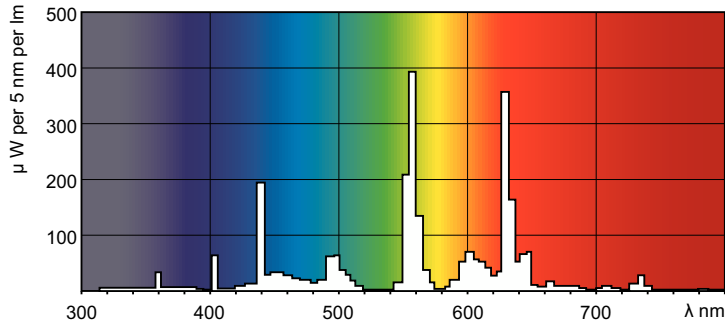

T5 High Output

24W/841 Min Bipin T5 HO ALTO UNP

Philips T5 HO lamps are environmentally-responsible, ultra-slim and have extraordinary light output and longer life.

Product data

General Information	
Cap-Base	G5 [G5]
Features	HO Alto® [High Output Alto]
Light Technical	
Color Code	841 [CCT of 4100K]
Luminous Flux	1,950 lumen
Color Designation	Cool White (CW)
Correlated Color Temperature (Nom)	4100 K
Luminous Efficacy (rated) (Nom)	76 lm/W
Color rendering index (CRI)	82
Operating and Electrical	
Power Consumption	22.5 W
Lamp Current (Nom)	0.295 A
Controls and Dimming	
Dimmable	Yes

Mechanical and Housing	
Bulb Shape	T5 [16 mm (T5)]
Approval and Application	
Mercury (Hg) Content (Nom)	1.4 mg
Product Data	
Order product name	24W/841 Min Bipin T5 HO ALTO UNP
Order code	927992184022
Numerator - Quantity Per Pack	1
Numerator - Packs per outer box	40
Material Nr. (12NC)	927992184022
Full product name	24W/841 Min Bipin T5 HO ALTO UNP
EAN/UPC - Case	50046677290219
EAN/UPC - Product/Case	046677290214

T5 High Output

Dimensional drawing

Product	D (max)	A (max)	B (max)	B (min)	C (max)
24W/841 Min Bipin T5 HO ALTO UNP	17 mm	549.0 mm	556.1 mm	553.7 mm	563.2 mm

Photometric data

Spectral Power Distribution Colour - 24W/841 Min Bipin T5 HO ALTO UNP