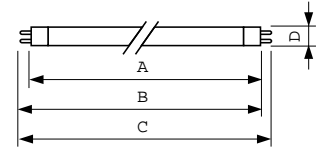

T5 High Output

24W/841 Min Bipin T5 HO ALTO UNP

Philips T5 HO lamps are environmentally-responsible, ultra-slim and have extraordinary light output and longer life.

Product data

General Information	
Cap-Base	G5 [G5]
Features	HO Alto® [High Output Alto]
Light Technical	
Color Code	841 [CCT of 4100K]
Luminous Flux	1,950 lumen
Color Designation	Cool White (CW)
Correlated Color Temperature (Nom)	4100 K
Luminous Efficacy (rated) (Nom)	76 lm/W
Color rendering index (CRI)	82
Operating and Electrical	
Power Consumption	22.5 W
Lamp Current (Nom)	0.295 A
Controls and Dimming	
Dimmable	Yes

Mechanical and Housing	
Bulb Shape	T5 [16 mm (T5)]
Approval and Application	
Mercury (Hg) Content (Nom)	1.4 mg
Product Data	
Order product name	24W/841 Min Bipin T5 HO ALTO UNP
Order code	927992184022
Numerator - Quantity Per Pack	1
Numerator - Packs per outer box	40
Material Nr. (12NC)	927992184022
Full product name	24W/841 Min Bipin T5 HO ALTO UNP
EAN/UPC - Case	50046677290219
EAN/UPC - Product/Case	046677290214

T5 High Output

Dimensional drawing

Product	D (max)	A (max)	B (max)	B (min)	C (max)
24W/841 Min Bipin T5 HO ALTO UNP	17 mm	549.0 mm	556.1 mm	553.7 mm	563.2 mm

Photometric data

Spectral Power Distribution Colour - 24W/841 Min Bipin T5 HO ALTO UNP