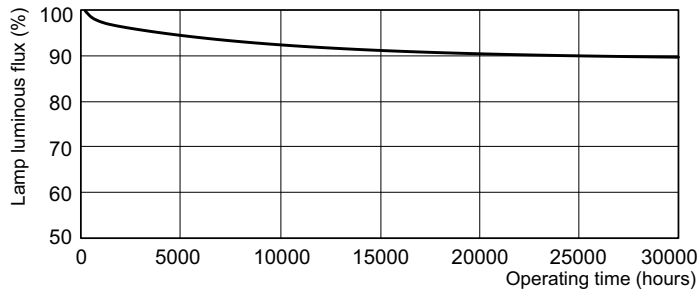

T5 High Output

Lifetime

Lumen Maintenance Diagram - 24W/835 Min Bipin T5 HO ALTO UNP