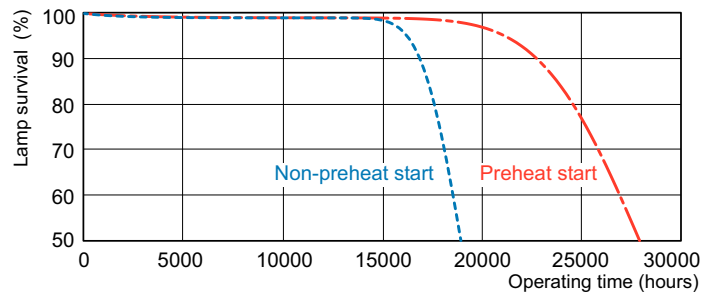

Life Expectancy Diagram - 24W/835 Min Bipin T5 HO ALTO UNP

Life Expectancy Diagram - 24W/835 Min Bipin T5 HO ALTO UNP