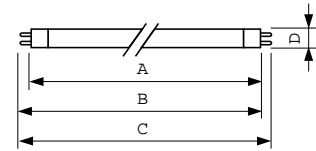

### Product data

General Information	
Cap-Base	G5 [G5]
Features	HO Alto® [High Output Alto]
Light Technical	
Color Code	835 [CCT of 3500K]
Luminous Flux	1,950 lumen
Color Designation	White (WH)
Correlated Color Temperature (Nom)	3500 K
Luminous Efficacy (rated) (Nom)	76 lm/W
Color rendering index (CRI)	82
Operating and Electrical	
Power Consumption	22.5 W
Lamp Current (Nom)	0.295 A
Controls and Dimming	
Dimmable	Yes

## Dimensional drawing

Product	D (max)	A (max)	B (max)	B (min)	C (max)
24W/835 Min Bipin T5 HO ALTO UNP	17 mm	549.0 mm	556.1 mm	553.7 mm	563.2 mm