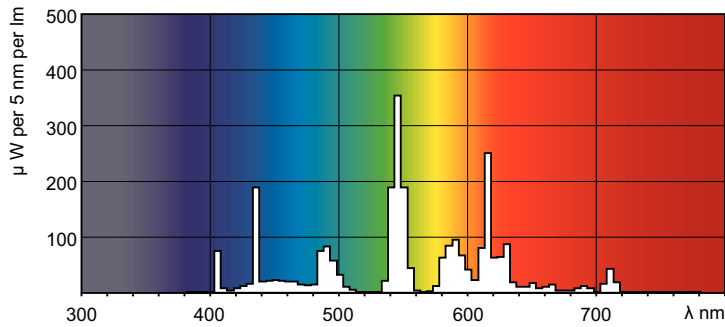

T5 High Output

Dimensional drawing

Product	D (max)	A (max)	B (max)	B (min)	C (max)
24W/835 Min Bipin T5 HO ALTO UNP	17 mm	549.0 mm	556.1 mm	553.7 mm	563.2 mm

Photometric data

Spectral Power Distribution Colour - 24W/835 Min Bipin T5 HO ALTO UNP

Lifetime