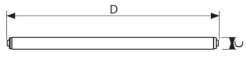

Rapid Start T12

Dimensional drawing

Product

F96T12/DX/HO/ALTO 15PK

T12 Recessed Double Contact