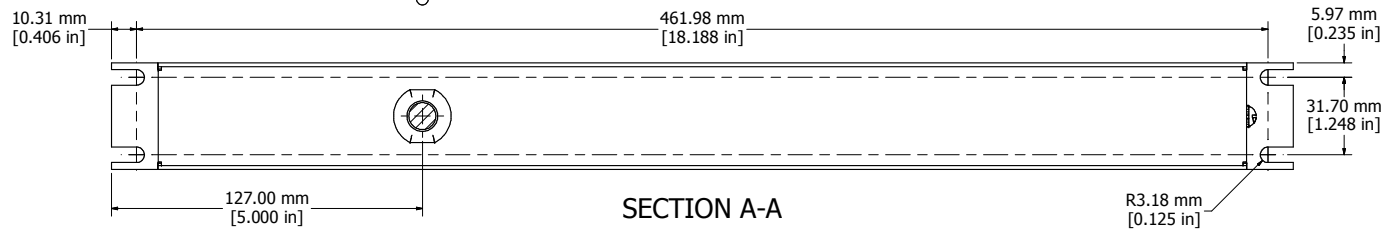

ASSEMBLY - VIEW FROM FRONT

ISOMETRIC VIEW

ASSEMBLY - VIEW FROM SIDE

ASSEMBLY - VIEW FROM BOTTOM

1589H8F1BKRF
Finish - Front - Black Painted Steel
Back - Black Painted Steel
Rated - 125 VAC, 60 Hz, 20 Amps
Approvals - CSA Certified Standards C22.2 (No. 21-95, 42-99)
- UL Recognized Standard UL1363