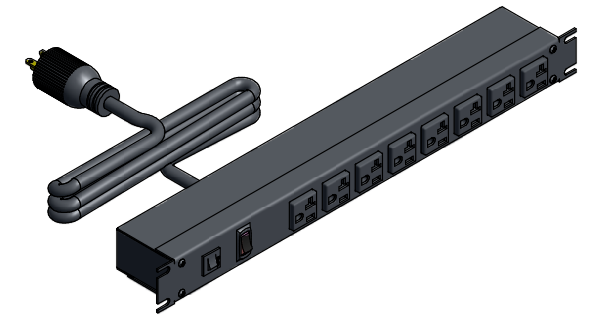

ASSEMBLY - VIEW FROM FRONT

ISOMETRIC VIEW

ASSEMBLY - VIEW FROM SIDE

ASSEMBLY - VIEW FROM BOTTOM

1589H8F1BKRF
Finish - Front - Black Painted Steel
Back - Black Painted Steel
Rated - 125 VAC, 60 Hz, 20 Amps
Approvals - CSA Certified Standards C22.2 (No. 21-95, 42-99)
- UL Recognized Standard UL1363