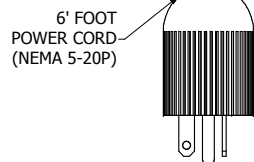

ASSEMBLY - VIEW FROM FRONT

ISOMETRIC VIEW

ASSEMBLY - VIEW FROM SIDE

ASSEMBLY - VIEW FROM BOTTOM

1589H8F1BKRF
Finish - Front - Black Painted Steel
Back - Black Painted Steel
Rated - 125 VAC, 60 Hz, 20 Amps
Approvals - CSA Certified Standards C22.2 (No. 21-95, 42-99)
- UL Recognized Standard UL1363