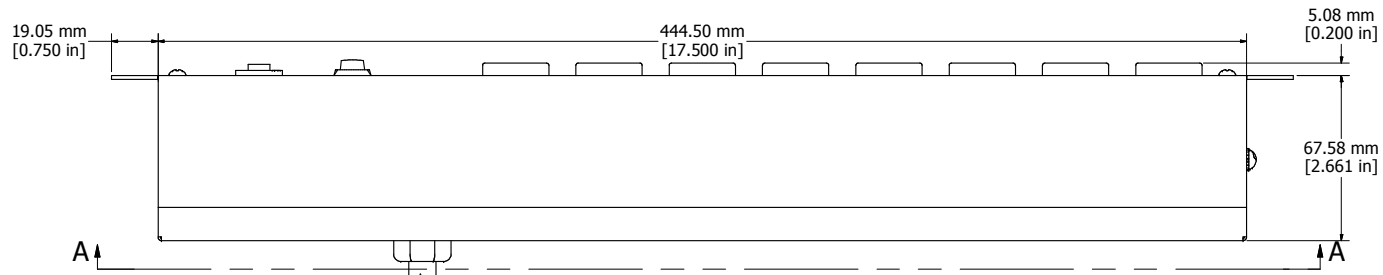

ASSEMBLY - VIEW FROM FRONT

ISOMETRIC VIEW

ASSEMBLY - VIEW FROM SIDE

ASSEMBLY - VIEW FROM BOTTOM

1589H8F1BKRF
Finish - Front - Black Painted Steel
Back - Black Painted Steel
Rated - 125 VAC, 60 Hz, 20 Amps
Approvals - CSA Certified Standards C22.2 (No. 21-95, 42-99)
- UL Recognized Standard UL1363