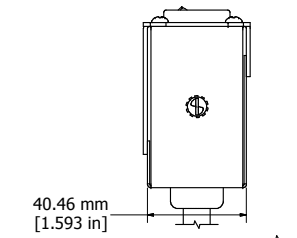

ASSEMBLY - VIEW FROM FRONT

ISOMETRIC VIEW

ASSEMBLY - VIEW FROM SIDE

ASSEMBLY - VIEW FROM BOTTOM

1589H8F1BKRF
Finish - Front - Black Painted Steel
Back - Black Painted Steel
Rated - 125 VAC, 60 Hz, 20 Amps
Approvals - CSA Certified Standards C22.2 (No. 21-95, 42-99)
- UL Recognized Standard UL1363